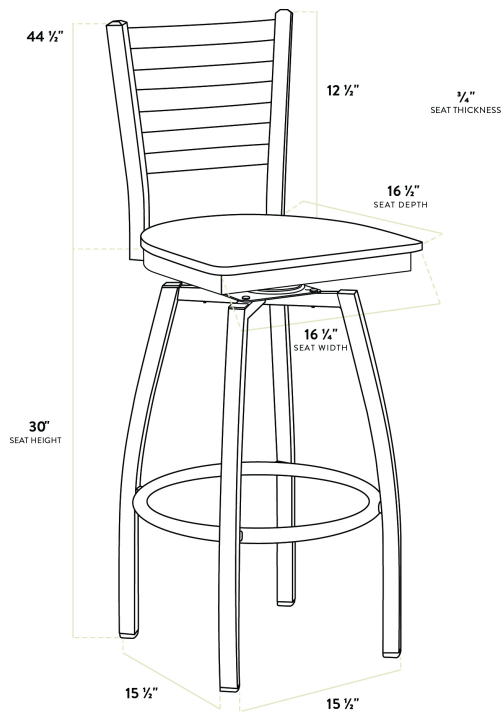

Technical Data

Capacity	330 lb.
Color	Silver
Features	Swivel Seat
Frame Color	Silver
Frame Material	Metal Steel
Padded Seat	Without Padded Seat
Seat Color	Brown
Seat Material	Wood
Seat Thickness	3/4 Inch
Style	Ladder Back
Type	Bar Stools

Plan View