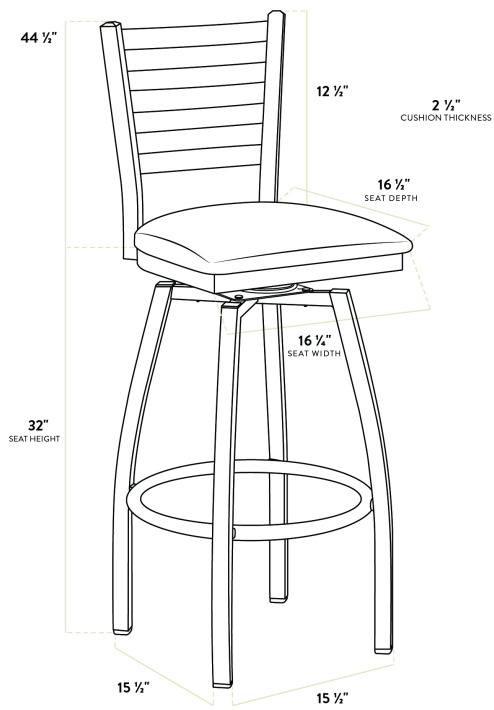

Technical Data

Capacity	330 lb.
Color	Silver
Features	Swivel Seat
Frame Color	Silver
Frame Material	Metal Steel
Padded Seat	With Padded Seat
Seat Color	Brown
Seat Material	Vinyl
Seat Thickness	2 1/2 Inches
Style	Ladder Back
Type	Bar Stools

Plan View