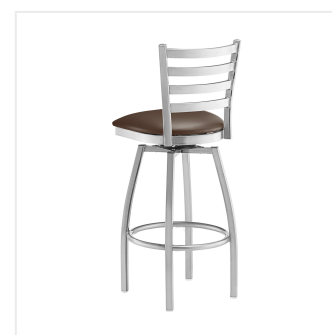

Lancaster Table & Seating Clear Coat Finish Ladder Back Swivel Bar Stool with 2 1/2" Dark Brown Vinyl Padded Seat

#164BLDRSWCDB

Item #: 164BLDRSWCDB Qty: _____

Project: _____

Approval: _____ Date: _____

Features

- Contoured back and swivel design allows guests to comfortably socialize
- Soft 2 1/2" thick vinyl padded cushion
- Durable steel frame with stylish clear coat finish
- Great for bar and raised table seating
- Ships unassembled to save on shipping costs

Technical Data

Capacity	330 lb.
Color	Silver
Features	Swivel Seat
Frame Color	Silver
Frame Material	Metal Steel
Padded Seat	With Padded Seat
Seat Color	Brown
Seat Material	Vinyl
Seat Thickness	2 1/2 Inches
Style	Ladder Back
Type	Bar Stools

Plan View

Notes & Details

Seat your guests in comfort and style with this Lancaster Table & Seating clear coat finish ladder back swivel bar stool with 2 1/2" dark brown vinyl padded seat. This bar stool's sleek padded seat combines with its contemporary ladder back steel frame to instill a modern look in any location. Plus, since this bar stool's back is contoured, it will provide comfort for the customer while maintaining a distinct appearance.