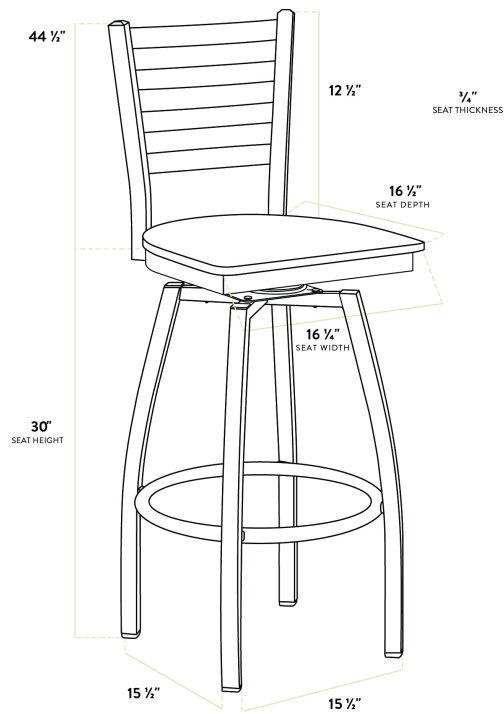

Technical Data

Capacity	330 lb.
Color	Silver
Features	Swivel Seat
Frame Color	Silver
Frame Material	Metal Steel
Padded Seat	Without Padded Seat
Seat Color	Brown
Seat Material	Wood
Seat Thickness	3/4 Inch
Style	Ladder Back
Type	Bar Stools

Plan View