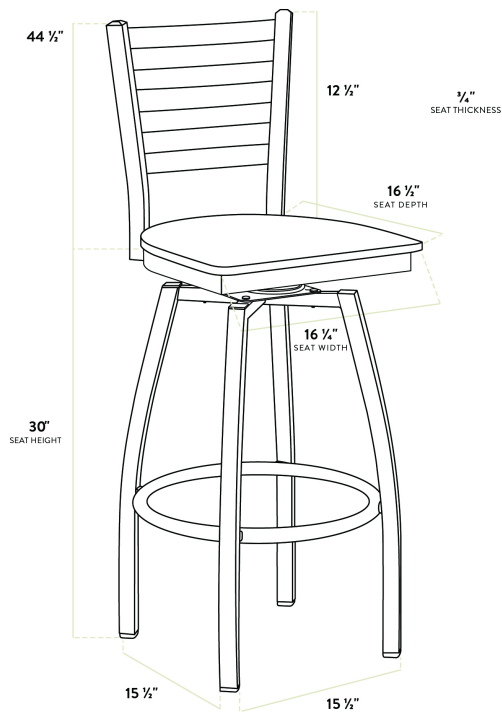

Technical Data

Capacity	330 lb.
Color	Silver
Features	Swivel Seat
Frame Color	Silver
Frame Material	Metal Steel
Padded Seat	Without Padded Seat
Seat Color	Black
Seat Material	Wood
Seat Thickness	3/4 Inch
Style	Ladder Back
Type	Bar Stools

Plan View