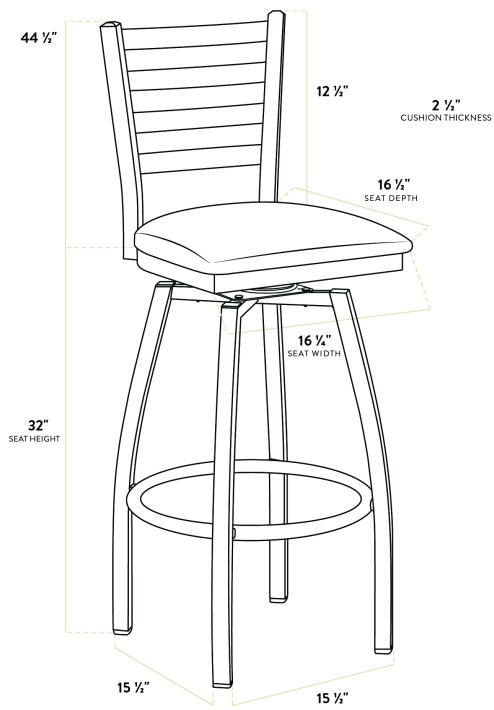

Technical Data

Capacity	330 lb.
Color	Silver
Features	Swivel Seat
Frame Color	Silver
Frame Material	Metal Steel
Padded Seat	With Padded Seat
Seat Color	Burgundy
Seat Material	Vinyl
Seat Thickness	2 1/2 Inches
Style	Ladder Back
Type	Bar Stools

Plan View