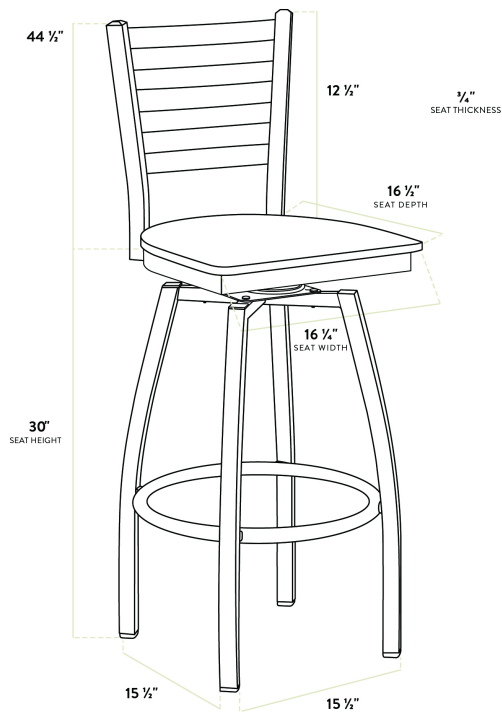

Lancaster Table & Seating Clear Coat Finish Ladder Back Swivel Bar Stool with Antique Walnut Wood Seat

#164BLDRSWCAW

Item #: 164BLDRSWCAW Qty: _____

Project: _____

Approval: _____ Date: _____

Features

- Contoured back and swivel design allows guests to comfortably socialize
- Trendy antique walnut wood seat brings elegance to any establishment
- Durable steel frame with stylish clear coat finish
- Great for bar and raised table seating
- Ships unassembled to save on shipping costs

Technical Data

Length	16 1/2 Inches
Width	16 3/4 Inches
Height	44 1/2 Inches
Seat Width	16 3/4 Inches
Seat Depth	16 1/2 Inches
Height Style	Bar Height
Seat Height	30 Inches
Arms	Without Arms
Assembled	Assembly Required
Back	With Back

Technical Data

Capacity	330 lb.
Color	Silver
Features	Swivel Seat
Frame Color	Silver
Frame Material	Metal Steel
Padded Seat	Without Padded Seat
Seat Color	Brown
Seat Material	Wood
Seat Thickness	3/4 Inch
Style	Ladder Back
Type	Bar Stools

Plan View

Notes & Details

Seat your guests in comfort and style with this Lancaster Table & Seating clear coat finish ladder back swivel bar stool antique walnut wood seat. This bar stool's wood seat combines with its contemporary ladder back steel frame to instill a modern look in any location. Plus, since this bar stool's back is contoured, it will provide comfort for the customer while maintaining a distinct appearance.