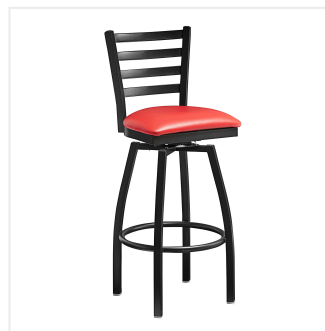

Lancaster Table & Seating Black Finish Ladder Back Swivel Bar Stool with 2 1/2" Red Vinyl Padded Seat

#164BLDRSWBRD

Item #: 164BLDRSWBRD Qty: _____

Project: _____

Approval: _____ Date: _____

Features

- Contoured back and swivel design allows guests to comfortably socialize
- Soft 2 1/2" thick vinyl padded cushion
- Durable steel frame with stain- and smudge-resistant black powder coated finish
- Great for bar and raised table seating
- Ships unassembled to save on shipping costs

Technical Data

Capacity	330 lb.
Color	Black
Features	Swivel Seat
Finish	Black
Frame Color	Black
Frame Material	Metal Steel
Padded Seat	With Padded Seat
Seat Color	Red
Seat Material	Vinyl
Seat Thickness	2 1/2 Inches
Style	Ladder Back
Type	Bar Stools

Plan View

Notes & Details

Seat your guests in comfort and style with this Lancaster Table & Seating black finish ladder back swivel bar stool with 2 1/2" red vinyl padded seat. This bar stool's sleek padded seat combines with its contemporary ladder back steel frame to instill a modern look in any location. Plus, since this bar stool's back is contoured, it will provide comfort for the customer while maintaining a distinct appearance.

This bar stool's sturdy steel frame provides unmatched durability in your dining room. It can hold up to 330 lb. of weight thanks to the steel frame and supports under the seat. Additionally, the black powder coating on this bar stool ensures longevity through everyday wear and tear, resisting strains, scratches, and smudges. It also features a ladder back design that gives it a unique visual appeal, making it perfect for either upscale or casual decor. The 2 1/2" thick red vinyl padded seat provides comfort for your guests, and it's also durable and easy to clean! It is made with fire-retardant foam for added safety.