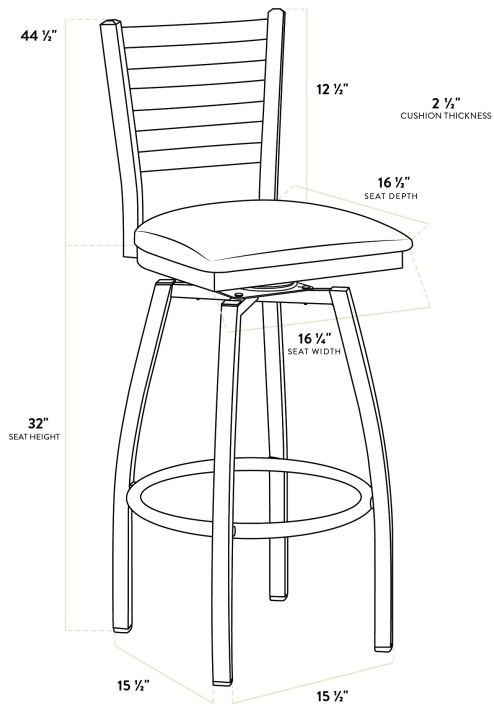

Lancaster Table & Seating Black Finish Ladder Back Swivel Bar Stool with 2 1/2" Red Vinyl Padded Seat

#164BLDRSWBRD

Item #: 164BLDRSWBRD Qty: _____

Project: _____

Approval: _____ Date: _____

Features

- Contoured back and swivel design allows guests to comfortably socialize
- Soft 2 1/2" thick vinyl padded cushion
- Durable steel frame with stain- and smudge-resistant black powder coated finish
- Great for bar and raised table seating
- Ships unassembled to save on shipping costs

Technical Data

Length	16 1/2 Inches
Width	16 3/4 Inches
Height	44 1/2 Inches
Seat Width	16 3/4 Inches
Seat Depth	16 1/2 Inches
Height Style	Bar Height
Seat Height	32 Inches
Arms	Without Arms
Assembled	Assembly Required
Back	With Back

Technical Data

Capacity	330 lb.
Color	Black
Features	Swivel Seat
Finish	Black
Frame Color	Black
Frame Material	Metal Steel
Padded Seat	With Padded Seat
Seat Color	Red
Seat Material	Vinyl
Seat Thickness	2 1/2 Inches
Style	Ladder Back
Type	Bar Stools

Plan View

Notes & Details

Seat your guests in comfort and style with this Lancaster Table & Seating black finish ladder back swivel bar stool with 2 1/2" red vinyl padded seat. This bar stool's sleek padded seat combines with its contemporary ladder back steel frame to instill a modern look in any location. Plus, since this bar stool's back is contoured, it will provide comfort for the customer while maintaining a distinct appearance.