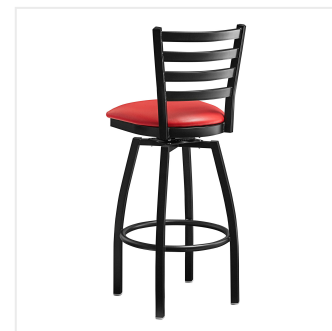

Lancaster Table & Seating Black Finish Ladder Back Swivel Bar Stool with 2 1/2" Red Vinyl Padded Seat

#164BLDRSWBRD

Item #: 164BLDRSWBRD Qty: _____

Project: _____

Approval: _____ Date: _____

Features

- Contoured back and swivel design allows guests to comfortably socialize
- Soft 2 1/2" thick vinyl padded cushion
- Durable steel frame with stain- and smudge-resistant black powder coated finish
- Great for bar and raised table seating
- Ships unassembled to save on shipping costs

Technical Data

Capacity	330 lb.
Color	Black
Features	Swivel Seat
Finish	Black
Frame Color	Black
Frame Material	Metal Steel
Padded Seat	With Padded Seat
Seat Color	Red
Seat Material	Vinyl
Seat Thickness	2 1/2 Inches
Style	Ladder Back
Type	Bar Stools

Plan View

Notes & Details

Seat your guests in comfort and style with this Lancaster Table & Seating black finish ladder back swivel bar stool with 2 1/2" red vinyl padded seat. This bar stool's sleek padded seat combines with its contemporary ladder back steel frame to instill a modern look in any location. Plus, since this bar stool's back is contoured, it will provide comfort for the customer while maintaining a distinct appearance.

This bar stool's sturdy steel frame provides unmatched durability in your dining room. It can hold up to 330 lb. of weight thanks to the steel frame and supports under the seat. Additionally, the black powder coating on this bar stool ensures longevity through everyday wear and tear, resisting strains, scratches, and smudges. It also features a ladder back design that gives it a unique visual appeal, making it perfect for either upscale or casual decor. The 2 1/2" thick red vinyl padded seat provides comfort for your guests, and it's also durable and easy to clean! It is made with fire-retardant foam for added safety.