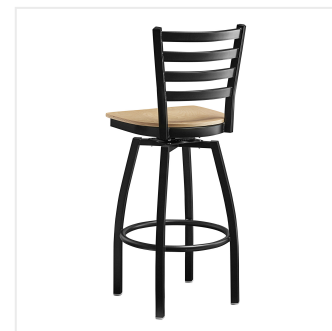

Lancaster Table & Seating Black Finish Ladder Back Swivel Bar Stool with Natural Wood Seat

#164BLDRSWBNT

Item #: 164BLDRSWBNT Qty: _____

Project: _____

Approval: _____ Date: _____

Features

- Contoured back and swivel design allows guests to comfortably socialize
- Trendy natural wood seat brings elegance to any establishment
- Durable steel frame with stain- and smudge-resistant black powder coated finish
- Great for bar and raised table seating
- Ships unassembled to save on shipping costs

Technical Data

Capacity	330 lb.
Color	Black
Features	Swivel Seat
Finish	Black
Frame Color	Black
Frame Material	Metal Steel
Padded Seat	Without Padded Seat
Seat Color	Beige
Seat Material	Wood
Seat Thickness	3/4 Inch
Style	Ladder Back
Type	Bar Stools

Plan View

Notes & Details

Seat your guests in comfort and style with this Lancaster Table & Seating black finish ladder back swivel bar stool natural wood seat. This bar stool's wood seat combines with its contemporary ladder back steel frame to instill a modern look in any location. Plus, since this bar stool's back is contoured, it will provide comfort for the customer while maintaining a distinct appearance.

This bar stool's sturdy steel frame provides unmatched durability in your dining room. It can hold up to 330 lb. of weight thanks to the steel frame and supports under the seat. Additionally, the black powder coating on this bar stool ensures longevity through everyday wear and tear, resisting strains, scratches, and smudges. It also features a ladder back design that gives it a unique visual appeal, making it perfect for either upscale or casual decor. The plywood seat provides comfort for your guests, and it's also durable and easy to clean! The natural wood finish is perfect for adding a contemporary feel to your establishment.