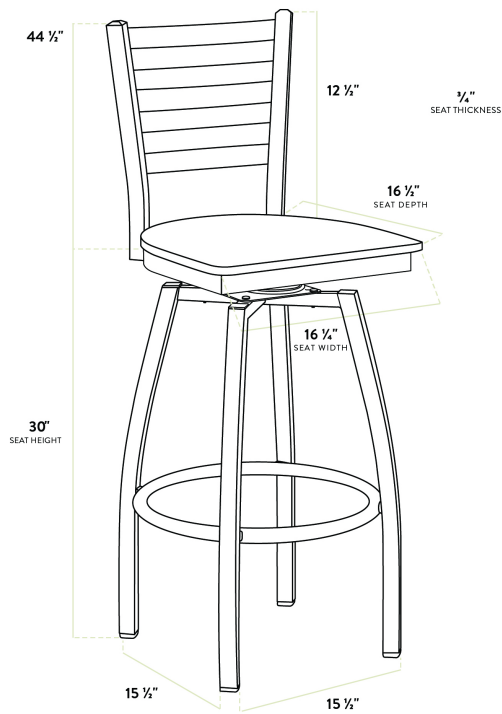

Lancaster Table & Seating Black Finish Ladder Back Swivel Bar Stool with Natural Wood Seat

#164BLDRSWBNT

Item #: 164BLDRSWBNT Qty: _____

Project: _____

Approval: _____ Date: _____

Features

- Contoured back and swivel design allows guests to comfortably socialize
- Trendy natural wood seat brings elegance to any establishment
- Durable steel frame with stain- and smudge-resistant black powder coated finish
- Great for bar and raised table seating
- Ships unassembled to save on shipping costs

Technical Data

Length	16 1/2 Inches
Width	16 3/4 Inches
Height	44 1/2 Inches
Seat Width	16 3/4 Inches
Seat Depth	16 1/2 Inches
Height Style	Bar Height
Seat Height	30 Inches
Arms	Without Arms
Assembled	Assembly Required
Back	With Back

Technical Data

Capacity	330 lb.
Color	Black
Features	Swivel Seat
Finish	Black
Frame Color	Black
Frame Material	Metal Steel
Padded Seat	Without Padded Seat
Seat Color	Beige
Seat Material	Wood
Seat Thickness	3/4 Inch
Style	Ladder Back
Type	Bar Stools

Plan View

Notes & Details

Seat your guests in comfort and style with this Lancaster Table & Seating black finish ladder back swivel bar stool natural wood seat. This bar stool's wood seat combines with its contemporary ladder back steel frame to instill a modern look in any location. Plus, since this bar stool's back is contoured, it will provide comfort for the customer while maintaining a distinct appearance.