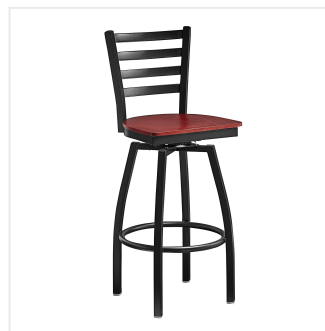

Lancaster Table & Seating Black Finish Ladder Back Swivel Bar Stool with Mahogany Wood Seat

#164BLDRSWBMH

Item #: 164BLDRSWBMH Qty: _____

Project: _____

Approval: _____ Date: _____

Features

- Contoured back and swivel design allows guests to comfortably socialize
- Trendy mahogany wood seat brings elegance to any establishment
- Durable steel frame with stain- and smudge-resistant black powder coated finish
- Great for bar and raised table seating
- Ships unassembled to save on shipping costs

Technical Data

| | |
|----------------|---------------------|
| Capacity | 330 lb. |
| Color | Black |
| Features | Swivel Seat |
| Finish | Black |
| Frame Color | Black |
| Frame Material | Metal Steel |
| Padded Seat | Without Padded Seat |
| Seat Color | Brown |
| Seat Material | Wood |
| Seat Thickness | 3/4 Inch |
| Style | Ladder Back |
| Type | Bar Stools |

Plan View

Notes & Details

Seat your guests in comfort and style with this Lancaster Table & Seating black finish ladder back swivel bar stool mahogany wood seat. This bar stool's wood seat combines with its contemporary ladder back steel frame to instill a modern look in any location. Plus, since this bar stool's back is contoured, it will provide comfort for the customer while maintaining a distinct appearance.

This bar stool's sturdy steel frame provides unmatched durability in your dining room. It can hold up to 330 lb. of weight thanks to the steel frame and supports under the seat. Additionally, the black powder coating on this bar stool ensures longevity through everyday wear and tear, resisting strains, scratches, and smudges. It also features a ladder back design that gives it a unique visual appeal, making it perfect for either upscale or casual decor. The plywood seat provides comfort for your guests, and it's also durable and easy to clean! The mahogany wood finish is perfect for adding a contemporary feel to your establishment.