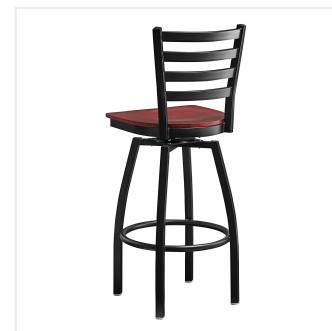

Lancaster Table & Seating Black Finish Ladder Back Swivel Bar Stool with Mahogany Wood Seat

#164BLDRSWBMH

Item #: 164BLDRSWBMH Qty: _____

Project: _____

Approval: _____ Date: _____

Features

- Contoured back and swivel design allows guests to comfortably socialize
- Trendy mahogany wood seat brings elegance to any establishment
- Durable steel frame with stain- and smudge-resistant black powder coated finish
- Great for bar and raised table seating
- Ships unassembled to save on shipping costs

Technical Data

| | |
|----------------|---------------------|
| Capacity | 330 lb. |
| Color | Black |
| Features | Swivel Seat |
| Finish | Black |
| Frame Color | Black |
| Frame Material | Metal Steel |
| Padded Seat | Without Padded Seat |
| Seat Color | Brown |
| Seat Material | Wood |
| Seat Thickness | 3/4 Inch |
| Style | Ladder Back |
| Type | Bar Stools |

Plan View

Notes & Details

Seat your guests in comfort and style with this Lancaster Table & Seating black finish ladder back swivel bar stool mahogany wood seat. This bar stool's wood seat combines with its contemporary ladder back steel frame to instill a modern look in any location. Plus, since this bar stool's back is contoured, it will provide comfort for the customer while maintaining a distinct appearance.

This bar stool's sturdy steel frame provides unmatched durability in your dining room. It can hold up to 330 lb. of weight thanks to the steel frame and supports under the seat. Additionally, the black powder coating on this bar stool ensures longevity through everyday wear and tear, resisting strains, scratches, and smudges. It also features a ladder back design that gives it a unique visual appeal, making it perfect for either upscale or casual decor. The plywood seat provides comfort for your guests, and it's also durable and easy to clean! The mahogany wood finish is perfect for adding a contemporary feel to your establishment.