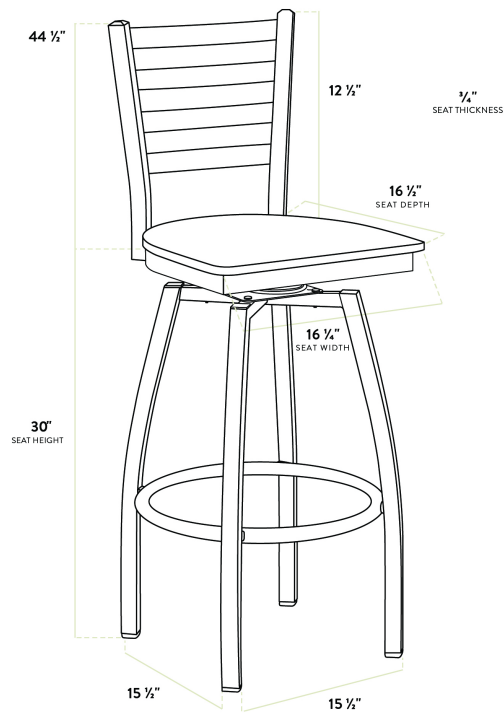

Lancaster Table & Seating Black Finish Ladder Back Swivel Bar Stool with Mahogany Wood Seat

#164BLDRSWBMH

Item #: 164BLDRSWBMH Qty: _____

Project: _____

Approval: _____ Date: _____

Features

- Contoured back and swivel design allows guests to comfortably socialize
- Trendy mahogany wood seat brings elegance to any establishment
- Durable steel frame with stain- and smudge-resistant black powder coated finish
- Great for bar and raised table seating
- Ships unassembled to save on shipping costs

Technical Data

| | |
|--------------|-------------------|
| Length | 16 1/2 Inches |
| Width | 16 3/4 Inches |
| Height | 44 1/2 Inches |
| Seat Width | 16 3/4 Inches |
| Seat Depth | 16 1/2 Inches |
| Height Style | Bar Height |
| Seat Height | 30 Inches |
| Arms | Without Arms |
| Assembled | Assembly Required |
| Back | With Back |

Technical Data

| | |
|----------------|---------------------|
| Capacity | 330 lb. |
| Color | Black |
| Features | Swivel Seat |
| Finish | Black |
| Frame Color | Black |
| Frame Material | Metal Steel |
| Padded Seat | Without Padded Seat |
| Seat Color | Brown |
| Seat Material | Wood |
| Seat Thickness | 3/4 Inch |
| Style | Ladder Back |
| Type | Bar Stools |

Plan View

Notes & Details

Seat your guests in comfort and style with this Lancaster Table & Seating black finish ladder back swivel bar stool mahogany wood seat. This bar stool's wood seat combines with its contemporary ladder back steel frame to instill a modern look in any location. Plus, since this bar stool's back is contoured, it will provide comfort for the customer while maintaining a distinct appearance.