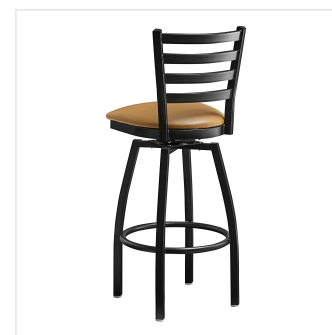

## Lancaster Table & Seating Black Finish Ladder Back Swivel Bar Stool with 2 1/2" Light Brown Vinyl Padded Seat

#164BLDRSWBLB

Item #: 164BLDRSWBLB Qty: \_\_\_\_\_

Project: \_\_\_\_\_

Approval: \_\_\_\_\_ Date: \_\_\_\_\_

### Features

- Contoured back and swivel design allows guests to comfortably socialize
- Soft 2 1/2" thick vinyl padded cushion
- Durable steel frame with stain- and smudge-resistant black powder coated finish
- Great for bar and raised table seating
- Ships unassembled to save on shipping costs

## Technical Data

Capacity	330 lb.
Color	Black
Features	Swivel Seat
Finish	Black
Frame Color	Black
Frame Material	Metal Steel
Padded Seat	With Padded Seat
Seat Color	Brown
Seat Material	Vinyl
Seat Thickness	2 1/2 Inches
Style	Ladder Back
Type	Bar Stools

## Notes & Details

---

Seat your guests in comfort and style with this Lancaster Table & Seating black finish ladder back swivel bar stool with 2 1/2" light brown vinyl padded seat. This bar stool's sleek padded seat combines with its contemporary ladder back steel frame to instill a modern look in any location. Plus, since this bar stool's back is contoured, it will provide comfort for the customer while maintaining a distinct appearance.