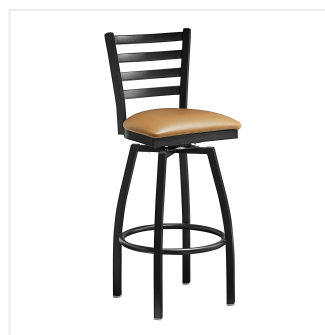

## Lancaster Table & Seating Black Finish Ladder Back Swivel Bar Stool with 2 1/2" Light Brown Vinyl Padded Seat

#164BLDRSWBLB

Item #: 164BLDRSWBLB Qty: \_\_\_\_\_

Project: \_\_\_\_\_

Approval: \_\_\_\_\_ Date: \_\_\_\_\_

### Features

- Contoured back and swivel design allows guests to comfortably socialize
- Soft 2 1/2" thick vinyl padded cushion
- Durable steel frame with stain- and smudge-resistant black powder coated finish
- Great for bar and raised table seating
- Ships unassembled to save on shipping costs

## Technical Data

Capacity	330 lb.
Color	Black
Features	Swivel Seat
Finish	Black
Frame Color	Black
Frame Material	Metal Steel
Padded Seat	With Padded Seat
Seat Color	Brown
Seat Material	Vinyl
Seat Thickness	2 1/2 Inches
Style	Ladder Back
Type	Bar Stools

## Notes & Details

---

Seat your guests in comfort and style with this Lancaster Table & Seating black finish ladder back swivel bar stool with 2 1/2" light brown vinyl padded seat. This bar stool's sleek padded seat combines with its contemporary ladder back steel frame to instill a modern look in any location. Plus, since this bar stool's back is contoured, it will provide comfort for the customer while maintaining a distinct appearance.