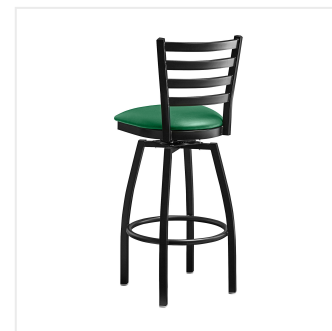

Lancaster Table & Seating Black Finish Ladder Back Swivel Bar Stool with 2 1/2" Green Vinyl Padded Seat

#164BLDRSWBGN

Item #: 164BLDRSWBGN Qty: _____

Project: _____

Approval: _____ Date: _____

Features

- Contoured back and swivel design allows guests to comfortably socialize
- Soft 2 1/2" thick vinyl padded cushion
- Durable steel frame with stain- and smudge-resistant black powder coated finish
- Great for bar and raised table seating
- Ships unassembled to save on shipping costs

Technical Data

Capacity	330 lb.
Color	Black
Features	Swivel Seat
Finish	Black
Frame Color	Black
Frame Material	Metal Steel
Padded Seat	With Padded Seat
Seat Color	Green
Seat Material	Vinyl
Seat Thickness	2 1/2 Inches
Style	Ladder Back
Type	Bar Stools

Plan View

Notes & Details

Seat your guests in comfort and style with this Lancaster Table & Seating black finish ladder back swivel bar stool with 2 1/2" green vinyl padded seat. This bar stool's sleek padded seat combines with its contemporary ladder back steel frame to instill a modern look in any location. Plus, since this bar stool's back is contoured, it will provide comfort for the customer while maintaining a distinct appearance.

This bar stool's sturdy steel frame provides unmatched durability in your dining room. It can hold up to 330 lb. of weight thanks to the steel frame and supports under the seat. Additionally, the black powder coating on this bar stool ensures longevity through everyday wear and tear, resisting strains, scratches, and smudges. It also features a ladder back design that gives it a unique visual appeal, making it perfect for either upscale or casual decor. The 2 1/2" thick green vinyl padded seat provides comfort for your guests, and it's also durable and easy to clean! It is made with fire-retardant foam for added safety.