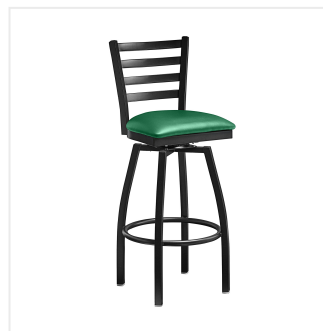

Lancaster Table & Seating Black Finish Ladder Back Swivel Bar Stool with 2 1/2" Green Vinyl Padded Seat

#164BLDRSWBGN

Item #: 164BLDRSWBGN Qty: _____

Project: _____

Approval: _____ Date: _____

Features

- Contoured back and swivel design allows guests to comfortably socialize
- Soft 2 1/2" thick vinyl padded cushion
- Durable steel frame with stain- and smudge-resistant black powder coated finish
- Great for bar and raised table seating
- Ships unassembled to save on shipping costs

Technical Data

Capacity	330 lb.
Color	Black
Features	Swivel Seat
Finish	Black
Frame Color	Black
Frame Material	Metal Steel
Padded Seat	With Padded Seat
Seat Color	Green
Seat Material	Vinyl
Seat Thickness	2 1/2 Inches
Style	Ladder Back
Type	Bar Stools

Plan View

Notes & Details

Seat your guests in comfort and style with this Lancaster Table & Seating black finish ladder back swivel bar stool with 2 1/2" green vinyl padded seat. This bar stool's sleek padded seat combines with its contemporary ladder back steel frame to instill a modern look in any location. Plus, since this bar stool's back is contoured, it will provide comfort for the customer while maintaining a distinct appearance.

This bar stool's sturdy steel frame provides unmatched durability in your dining room. It can hold up to 330 lb. of weight thanks to the steel frame and supports under the seat. Additionally, the black powder coating on this bar stool ensures longevity through everyday wear and tear, resisting strains, scratches, and smudges. It also features a ladder back design that gives it a unique visual appeal, making it perfect for either upscale or casual decor. The 2 1/2" thick green vinyl padded seat provides comfort for your guests, and it's also durable and easy to clean! It is made with fire-retardant foam for added safety.