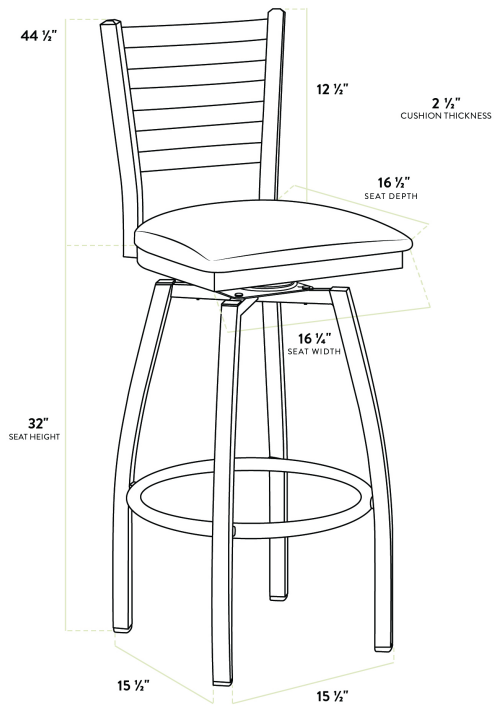

Lancaster Table & Seating Black Finish Ladder Back Swivel Bar Stool with 2 1/2" Green Vinyl Padded Seat

#164BLDRSWBGN

Item #: 164BLDRSWBGN Qty: _____

Project: _____

Approval: _____ Date: _____

Features

- Contoured back and swivel design allows guests to comfortably socialize
- Soft 2 1/2" thick vinyl padded cushion
- Durable steel frame with stain- and smudge-resistant black powder coated finish
- Great for bar and raised table seating
- Ships unassembled to save on shipping costs

Technical Data

Length	16 1/2 Inches
Width	16 3/4 Inches
Height	44 1/2 Inches
Seat Width	16 3/4 Inches
Seat Depth	16 1/2 Inches
Height Style	Bar Height
Seat Height	32 Inches
Arms	Without Arms
Assembled	Assembly Required
Back	With Back

Technical Data

Capacity	330 lb.
Color	Black
Features	Swivel Seat
Finish	Black
Frame Color	Black
Frame Material	Metal Steel
Padded Seat	With Padded Seat
Seat Color	Green
Seat Material	Vinyl
Seat Thickness	2 1/2 Inches
Style	Ladder Back
Type	Bar Stools

Plan View

Notes & Details

Seat your guests in comfort and style with this Lancaster Table & Seating black finish ladder back swivel bar stool with 2 1/2" green vinyl padded seat. This bar stool's sleek padded seat combines with its contemporary ladder back steel frame to instill a modern look in any location. Plus, since this bar stool's back is contoured, it will provide comfort for the customer while maintaining a distinct appearance.