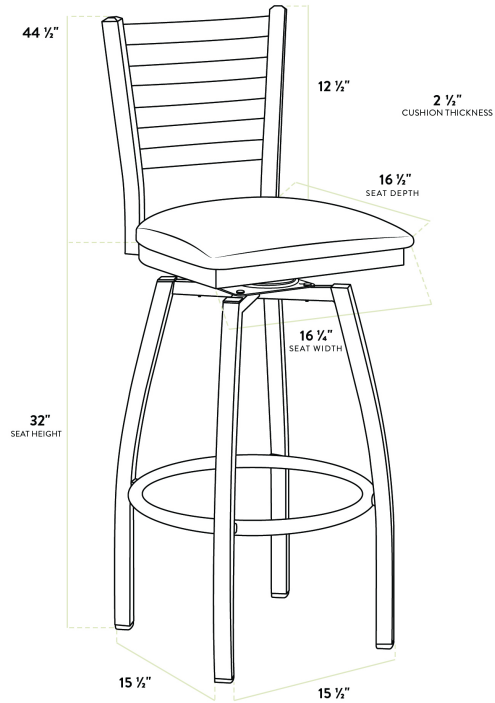

Lancaster Table & Seating Black Finish Ladder Back Swivel Bar Stool with 2 1/2" Green Vinyl Padded Seat

#164BLDRSWBGN

Item #: 164BLDRSWBGN Qty: _____

Project: _____

Approval: _____ Date: _____

Features

- Contoured back and swivel design allows guests to comfortably socialize
- Soft 2 1/2" thick vinyl padded cushion
- Durable steel frame with stain- and smudge-resistant black powder-coated finish
- Great for bar and raised table seating
- Ships unassembled to save on shipping costs

Technical Data

Length	16 1/2 Inches
Width	16 3/4 Inches
Height	44 1/2 Inches
Seat Width	16 3/4 Inches
Seat Depth	16 1/2 Inches
Height Style	Bar Height
Seat Height	32 Inches
Arms	Without Arms
Assembly Options	Assembly Required
Back	With Back

Technical Data

Back Color	Black
Capacity	330 lb.
Design	Modern
Features	Swivel Seat
Finish	Powder-Coated
Frame Color	Black
Frame Material	Metal Steel
Padded Seat	With Padded Seat
Seat Color	Green
Seat Material	Vinyl
Seat Thickness	2 1/2 Inches
Seat Type	Solid
Style	Ladder Back
Type	Stools
Usage	Indoor

Plan View

Notes & Details

Seat your guests in comfort and style with this Lancaster Table & Seating black finish ladder back swivel bar stool with 2 1/2" green vinyl padded seat. This bar stool's sleek padded seat combines with its contemporary ladder back steel frame to instill a modern look in any location. Plus, since this bar stool's back is contoured, it will provide comfort for the customer while maintaining a distinct appearance.