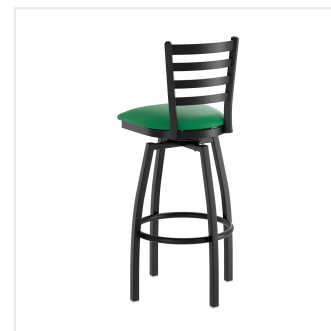

Lancaster Table & Seating Black Finish Ladder Back Swivel Bar Stool with 2 1/2" Green Vinyl Padded Seat

#164BLDRSWBGN

Item #: 164BLDRSWBGN Qty: _____

Project: _____

Approval: _____ Date: _____

Features

- Contoured back and swivel design allows guests to comfortably socialize
- Soft 2 1/2" thick vinyl padded cushion
- Durable steel frame with stain- and smudge-resistant black powder-coated finish
- Great for bar and raised table seating
- Ships unassembled to save on shipping costs

Technical Data

Back Color	Black
Capacity	330 lb.
Design	Modern
Features	Swivel Seat
Finish	Powder-Coated
Frame Color	Black
Frame Material	Metal Steel
Padded Seat	With Padded Seat
Seat Color	Green
Seat Material	Vinyl
Seat Thickness	2 1/2 Inches
Seat Type	Solid
Style	Ladder Back
Type	Stools
Usage	Indoor

Plan View

Notes & Details

Seat your guests in comfort and style with this Lancaster Table & Seating black finish ladder back swivel bar stool with 2 1/2" green vinyl padded seat. This bar stool's sleek padded seat combines with its contemporary ladder back steel frame to instill a modern look in any location. Plus, since this bar stool's back is contoured, it will provide comfort for the customer while maintaining a distinct appearance.

This bar stool's sturdy steel frame provides unmatched durability in your dining room. It can hold up to 330 lb. of weight thanks to the steel frame and supports under the seat. Additionally, the black powder coating on this bar stool ensures longevity through everyday wear and tear, resisting strains, scratches, and smudges. It also features a ladder back design that gives it a unique visual appeal, making it perfect for either upscale or casual decor. The 2 1/2" thick green vinyl padded seat provides comfort for your guests, and it's also durable and easy to clean! It is made with fire-retardant foam for added safety.