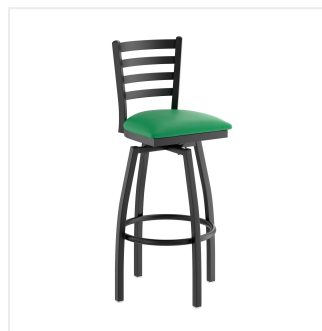

Lancaster Table & Seating Black Finish Ladder Back Swivel Bar Stool with 2 1/2" Green Vinyl Padded Seat

#164BLDRSWBGN

Item #: 164BLDRSWBGN Qty: _____

Project: _____

Approval: _____ Date: _____

Features

- Contoured back and swivel design allows guests to comfortably socialize
- Soft 2 1/2" thick vinyl padded cushion
- Durable steel frame with stain- and smudge-resistant black powder-coated finish
- Great for bar and raised table seating
- Ships unassembled to save on shipping costs

Technical Data

Back Color	Black
Capacity	330 lb.
Design	Modern
Features	Swivel Seat
Finish	Powder-Coated
Frame Color	Black
Frame Material	Metal Steel
Padded Seat	With Padded Seat
Seat Color	Green
Seat Material	Vinyl
Seat Thickness	2 1/2 Inches
Seat Type	Solid
Style	Ladder Back
Type	Stools
Usage	Indoor

Plan View

Notes & Details

Seat your guests in comfort and style with this Lancaster Table & Seating black finish ladder back swivel bar stool with 2 1/2" green vinyl padded seat. This bar stool's sleek padded seat combines with its contemporary ladder back steel frame to instill a modern look in any location. Plus, since this bar stool's back is contoured, it will provide comfort for the customer while maintaining a distinct appearance.

This bar stool's sturdy steel frame provides unmatched durability in your dining room. It can hold up to 330 lb. of weight thanks to the steel frame and supports under the seat. Additionally, the black powder coating on this bar stool ensures longevity through everyday wear and tear, resisting strains, scratches, and smudges. It also features a ladder back design that gives it a unique visual appeal, making it perfect for either upscale or casual decor. The 2 1/2" thick green vinyl padded seat provides comfort for your guests, and it's also durable and easy to clean! It is made with fire-retardant foam for added safety.