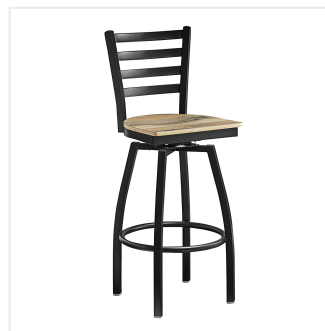

Lancaster Table & Seating Black Finish Ladder Back Swivel Bar Stool with Driftwood Seat

#164BLDRSWBDW

Item #: 164BLDRSWBDW Qty: _____

Project: _____

Approval: _____ Date: _____

Features

- Contoured back and swivel design allows guests to comfortably socialize
- Trendy driftwood seat brings elegance to any establishment
- Durable steel frame with stain- and smudge-resistant black powder coated finish
- Great for bar and raised table seating
- Ships unassembled to save on shipping costs

Technical Data

Capacity	330 lb.
Color	Black
Features	Swivel Seat
Finish	Black
Frame Color	Black
Frame Material	Metal Steel
Padded Seat	Without Padded Seat
Seat Color	Brown
Seat Material	Wood
Seat Thickness	3/4 Inch
Style	Ladder Back
Type	Bar Stools

Plan View

Notes & Details

Seat your guests in comfort and style with this Lancaster Table & Seating black finish ladder back swivel bar stool driftwood seat. This bar stool's wood seat combines with its contemporary ladder back steel frame to instill a modern look in any location. Plus, since this bar stool's back is contoured, it will provide comfort for the customer while maintaining a distinct appearance.

This bar stool's sturdy steel frame provides unmatched durability in your dining room. It can hold up to 330 lb. of weight thanks to the steel frame and supports under the seat. Additionally, the black powder coating on this bar stool ensures longevity through everyday wear and tear, resisting strains, scratches, and smudges. It also features a ladder back design that gives it a unique visual appeal, making it perfect for either upscale or casual decor. The plywood seat provides comfort for your guests, and it's also durable and easy to clean! The driftwood finish is perfect for adding a contemporary feel to your establishment.