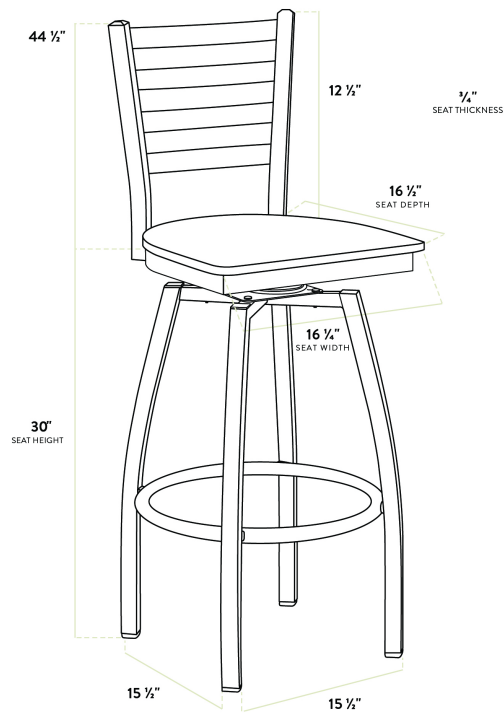

Lancaster Table & Seating Black Finish Ladder Back Swivel Bar Stool with Driftwood Seat

#164BLDRSWBDW

Item #: 164BLDRSWBDW Qty: _____

Project: _____

Approval: _____ Date: _____

Features

- Contoured back and swivel design allows guests to comfortably socialize
- Trendy driftwood seat brings elegance to any establishment
- Durable steel frame with stain- and smudge-resistant black powder coated finish
- Great for bar and raised table seating
- Ships unassembled to save on shipping costs

Technical Data

Length	16 1/2 Inches
Width	16 3/4 Inches
Height	44 1/2 Inches
Seat Width	16 3/4 Inches
Seat Depth	16 1/2 Inches
Height Style	Bar Height
Seat Height	30 Inches
Arms	Without Arms
Assembled	Assembly Required
Back	With Back

Technical Data

Capacity	330 lb.
Color	Black
Features	Swivel Seat
Finish	Black
Frame Color	Black
Frame Material	Metal Steel
Padded Seat	Without Padded Seat
Seat Color	Brown
Seat Material	Wood
Seat Thickness	3/4 Inch
Style	Ladder Back
Type	Bar Stools

Plan View

Notes & Details

Seat your guests in comfort and style with this Lancaster Table & Seating black finish ladder back swivel bar stool driftwood seat. This bar stool's wood seat combines with its contemporary ladder back steel frame to instill a modern look in any location. Plus, since this bar stool's back is contoured, it will provide comfort for the customer while maintaining a distinct appearance.