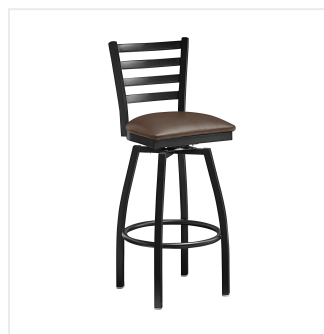

## Lancaster Table & Seating Black Finish Ladder Back Swivel Bar Stool with 2 1/2" Dark Brown Vinyl Padded Seat

#164BLDRSWBDB

Item #: 164BLDRSWBDB Qty: \_\_\_\_\_

Project: \_\_\_\_\_

Approval: \_\_\_\_\_ Date: \_\_\_\_\_

### Features

- Contoured back and swivel design allows guests to comfortably socialize
- Soft 2 1/2" thick vinyl padded cushion
- Durable steel frame with stain- and smudge-resistant black powder coated finish
- Great for bar and raised table seating
- Ships unassembled to save on shipping costs

## Technical Data

Back Color	Black
Capacity	330 lb.
Features	Swivel Seat
Finish	Powder-Coated
Frame Color	Black
Frame Material	Metal Steel
Padded Seat	With Padded Seat
Seat Color	Brown
Seat Material	Vinyl
Seat Thickness	2 1/2 Inches
Seat Type	Solid
Style	Ladder Back
Type	Stools
Usage	Indoor

## Notes & Details

---

Seat your guests in comfort and style with this Lancaster Table & Seating black finish ladder back swivel bar stool with 2 1/2" dark brown vinyl padded seat. This bar stool's sleek padded seat combines with its contemporary ladder back steel frame to instill a modern look in any location. Plus, since this bar stool's back is contoured, it will provide comfort for the customer while maintaining a distinct appearance.