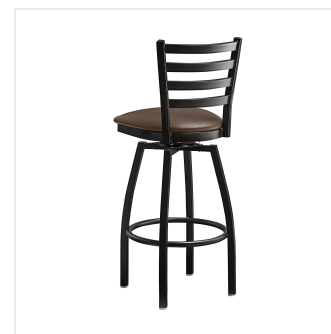

## Lancaster Table & Seating Black Finish Ladder Back Swivel Bar Stool with 2 1/2" Dark Brown Vinyl Padded Seat

#164BLDRSWBDB

Item #: 164BLDRSWBDB Qty: \_\_\_\_\_

Project: \_\_\_\_\_

Approval: \_\_\_\_\_ Date: \_\_\_\_\_

### Features

- Contoured back and swivel design allows guests to comfortably socialize
- Soft 2 1/2" thick vinyl padded cushion
- Durable steel frame with stain- and smudge-resistant black powder coated finish
- Great for bar and raised table seating
- Ships unassembled to save on shipping costs

## Technical Data

Back Color	Black
Capacity	330 lb.
Features	Swivel Seat
Finish	Powder-Coated
Frame Color	Black
Frame Material	Metal Steel
Padded Seat	With Padded Seat
Seat Color	Brown
Seat Material	Vinyl
Seat Thickness	2 1/2 Inches
Seat Type	Solid
Style	Ladder Back
Type	Stools
Usage	Indoor

## Notes & Details

---

Seat your guests in comfort and style with this Lancaster Table & Seating black finish ladder back swivel bar stool with 2 1/2" dark brown vinyl padded seat. This bar stool's sleek padded seat combines with its contemporary ladder back steel frame to instill a modern look in any location. Plus, since this bar stool's back is contoured, it will provide comfort for the customer while maintaining a distinct appearance.