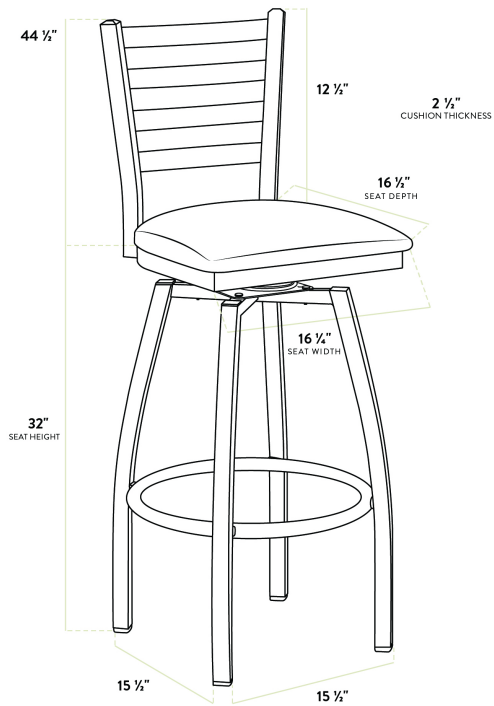

Technical Data

Capacity	330 lb.
Color	Black
Features	Swivel Seat
Finish	Black
Frame Color	Black
Frame Material	Metal Steel
Padded Seat	With Padded Seat
Seat Color	Brown
Seat Material	Vinyl
Seat Thickness	2 1/2 Inches
Style	Ladder Back
Type	Bar Stools

Plan View