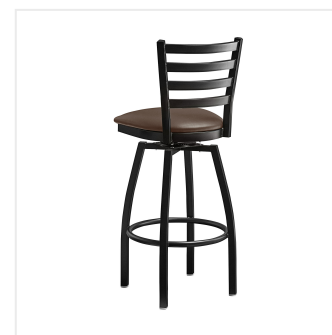

Lancaster Table & Seating Black Finish Ladder Back Swivel Bar Stool with 2 1/2" Dark Brown Vinyl Padded Seat

#164BLDRSWBDB

Item #: 164BLDRSWBDB Qty: _____

Project: _____

Approval: _____ Date: _____

Features

- Contoured back and swivel design allows guests to comfortably socialize
- Soft 2 1/2" thick vinyl padded cushion
- Durable steel frame with stain- and smudge-resistant black powder coated finish
- Great for bar and raised table seating
- Ships unassembled to save on shipping costs

Technical Data

Capacity	330 lb.
Color	Black
Features	Swivel Seat
Finish	Black
Frame Color	Black
Frame Material	Metal Steel
Padded Seat	With Padded Seat
Seat Color	Brown
Seat Material	Vinyl
Seat Thickness	2 1/2 Inches
Style	Ladder Back
Type	Bar Stools

Plan View

Notes & Details

Seat your guests in comfort and style with this Lancaster Table & Seating black finish ladder back swivel bar stool with 2 1/2" dark brown vinyl padded seat. This bar stool's sleek padded seat combines with its contemporary ladder back steel frame to instill a modern look in any location. Plus, since this bar stool's back is contoured, it will provide comfort for the customer while maintaining a distinct appearance.