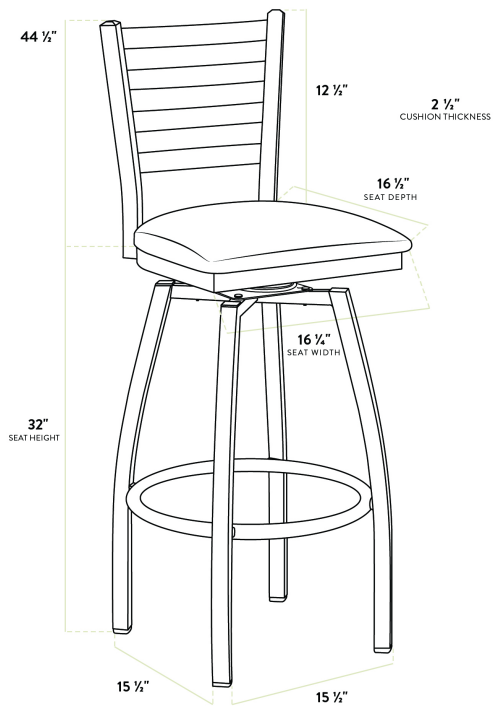

Technical Data

Back Color	Black
Capacity	330 lb.
Features	Swivel Seat
Finish	Powder-Coated
Frame Color	Black
Frame Material	Metal Steel
Padded Seat	With Padded Seat
Seat Color	Brown
Seat Material	Vinyl
Seat Thickness	2 1/2 Inches
Seat Type	Solid
Style	Ladder Back
Type	Stools
Usage	Indoor

Plan View