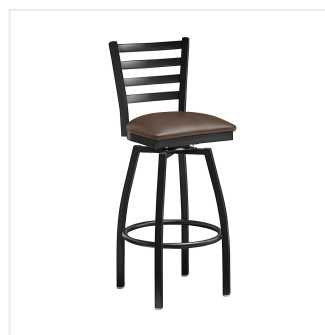

Lancaster Table & Seating Black Finish Ladder Back Swivel Bar Stool with 2 1/2" Dark Brown Vinyl Padded Seat

#164BLDRSWBDB

Item #: 164BLDRSWBDB Qty: _____

Project: _____

Approval: _____ Date: _____

Features

- Contoured back and swivel design allows guests to comfortably socialize
- Soft 2 1/2" thick vinyl padded cushion
- Durable steel frame with stain- and smudge-resistant black powder coated finish
- Great for bar and raised table seating
- Ships unassembled to save on shipping costs

Technical Data

Capacity	330 lb.
Color	Black
Features	Swivel Seat
Finish	Black
Frame Color	Black
Frame Material	Metal Steel
Padded Seat	With Padded Seat
Seat Color	Brown
Seat Material	Vinyl
Seat Thickness	2 1/2 Inches
Style	Ladder Back
Type	Bar Stools

Plan View

Notes & Details

Seat your guests in comfort and style with this Lancaster Table & Seating black finish ladder back swivel bar stool with 2 1/2" dark brown vinyl padded seat. This bar stool's sleek padded seat combines with its contemporary ladder back steel frame to instill a modern look in any location. Plus, since this bar stool's back is contoured, it will provide comfort for the customer while maintaining a distinct appearance.