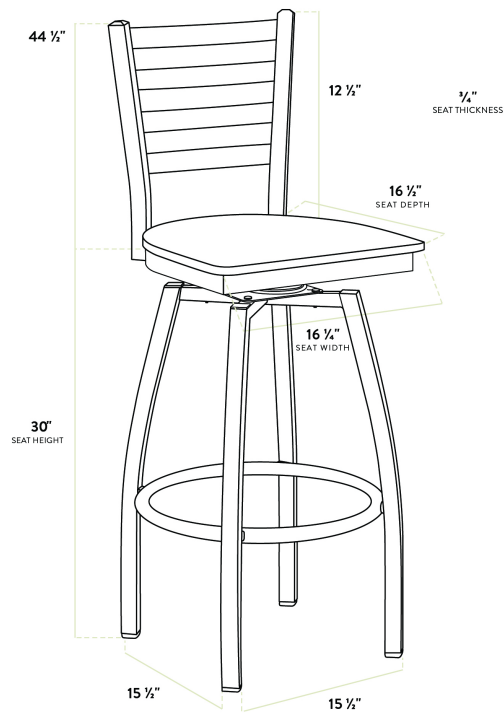

Lancaster Table & Seating Black Finish Ladder Back Swivel Bar Stool with Cherry Wood Seat

#164BLDRSWBCY

Item #: 164BLDRSWBCY Qty: _____

Project: _____

Approval: _____ Date: _____

Features

- Contoured back and swivel design allows guests to comfortably socialize
- Trendy cherry wood seat brings elegance to any establishment
- Durable steel frame with stain- and smudge-resistant black powder coated finish
- Great for bar and raised table seating
- Ships unassembled to save on shipping costs

Technical Data

Length	16 1/2 Inches
Width	16 3/4 Inches
Height	44 1/2 Inches
Seat Width	16 3/4 Inches
Seat Depth	16 1/2 Inches
Height Style	Bar Height
Seat Height	30 Inches
Arms	Without Arms
Assembled	Assembly Required
Back	With Back

Technical Data

Capacity	330 lb.
Color	Black
Features	Swivel Seat
Finish	Black
Frame Color	Black
Frame Material	Metal Steel
Padded Seat	Without Padded Seat
Seat Color	Brown
Seat Material	Wood
Seat Thickness	3/4 Inch
Style	Ladder Back
Type	Bar Stools

Plan View

Notes & Details

Seat your guests in comfort and style with this Lancaster Table & Seating black finish ladder back swivel bar stool cherry wood seat. This bar stool's wood seat combines with its contemporary ladder back steel frame to instill a modern look in any location. Plus, since this bar stool's back is contoured, it will provide comfort for the customer while maintaining a distinct appearance.