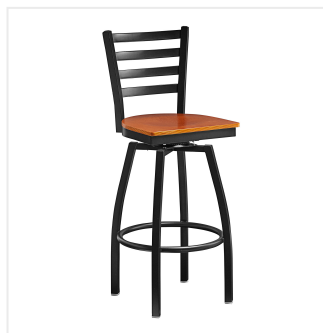

Lancaster Table & Seating Black Finish Ladder Back Swivel Bar Stool with Cherry Wood Seat

#164BLDRSWBCY

Item #: 164BLDRSWBCY Qty: _____

Project: _____

Approval: _____ Date: _____

Features

- Contoured back and swivel design allows guests to comfortably socialize
- Trendy cherry wood seat brings elegance to any establishment
- Durable steel frame with stain- and smudge-resistant black powder coated finish
- Great for bar and raised table seating
- Ships unassembled to save on shipping costs

Technical Data

Capacity	330 lb.
Color	Black
Features	Swivel Seat
Finish	Black
Frame Color	Black
Frame Material	Metal Steel
Padded Seat	Without Padded Seat
Seat Color	Brown
Seat Material	Wood
Seat Thickness	3/4 Inch
Style	Ladder Back
Type	Bar Stools

Plan View

Notes & Details

Seat your guests in comfort and style with this Lancaster Table & Seating black finish ladder back swivel bar stool cherry wood seat. This bar stool's wood seat combines with its contemporary ladder back steel frame to instill a modern look in any location. Plus, since this bar stool's back is contoured, it will provide comfort for the customer while maintaining a distinct appearance.

This bar stool's sturdy steel frame provides unmatched durability in your dining room. It can hold up to 330 lb. of weight thanks to the steel frame and supports under the seat. Additionally, the black powder coating on this bar stool ensures longevity through everyday wear and tear, resisting strains, scratches, and smudges. It also features a ladder back design that gives it a unique visual appeal, making it perfect for either upscale or casual decor. The plywood seat provides comfort for your guests, and it's also durable and easy to clean! The cherry wood finish is perfect for adding a contemporary feel to your establishment.