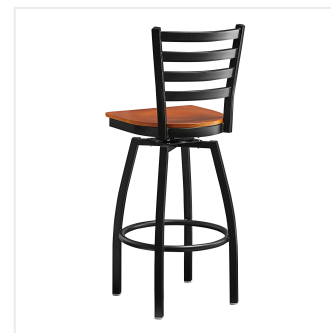

Lancaster Table & Seating Black Finish Ladder Back Swivel Bar Stool with Cherry Wood Seat

#164BLDRSWBCY

Item #: 164BLDRSWBCY Qty: _____

Project: _____

Approval: _____ Date: _____

Features

- Contoured back and swivel design allows guests to comfortably socialize
- Trendy cherry wood seat brings elegance to any establishment
- Durable steel frame with stain- and smudge-resistant black powder coated finish
- Great for bar and raised table seating
- Ships unassembled to save on shipping costs

Technical Data

Capacity	330 lb.
Color	Black
Features	Swivel Seat
Finish	Black
Frame Color	Black
Frame Material	Metal Steel
Padded Seat	Without Padded Seat
Seat Color	Brown
Seat Material	Wood
Seat Thickness	3/4 Inch
Style	Ladder Back
Type	Bar Stools

Plan View

Notes & Details

Seat your guests in comfort and style with this Lancaster Table & Seating black finish ladder back swivel bar stool cherry wood seat. This bar stool's wood seat combines with its contemporary ladder back steel frame to instill a modern look in any location. Plus, since this bar stool's back is contoured, it will provide comfort for the customer while maintaining a distinct appearance.

This bar stool's sturdy steel frame provides unmatched durability in your dining room. It can hold up to 330 lb. of weight thanks to the steel frame and supports under the seat. Additionally, the black powder coating on this bar stool ensures longevity through everyday wear and tear, resisting strains, scratches, and smudges. It also features a ladder back design that gives it a unique visual appeal, making it perfect for either upscale or casual decor. The plywood seat provides comfort for your guests, and it's also durable and easy to clean! The cherry wood finish is perfect for adding a contemporary feel to your establishment.