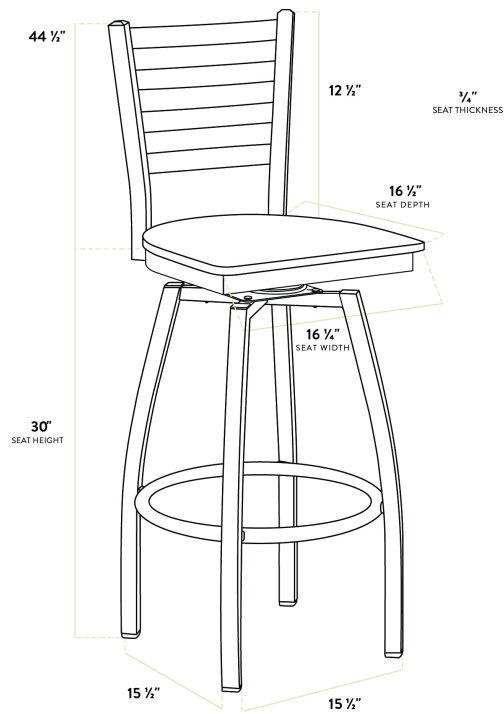

Lancaster Table & Seating Black Finish Ladder Back Swivel Bar Stool with Black Wood Seat

#164BLDRSWBBW

Item #: 164BLDRSWBBW Qty: _____

Project: _____

Approval: _____ Date: _____

Features

- Contoured back and swivel design allows guests to comfortably socialize
- Trendy black wood seat brings elegance to any establishment
- Durable steel frame with stain- and smudge-resistant black powder coated finish
- Great for bar and raised table seating
- Ships unassembled to save on shipping costs

Technical Data

Length	16 1/2 Inches
Width	16 3/4 Inches
Height	44 1/2 Inches
Seat Width	16 3/4 Inches
Seat Depth	16 1/2 Inches
Height Style	Bar Height
Seat Height	30 Inches
Arms	Without Arms
Assembled	Assembly Required
Back	With Back

Technical Data

Capacity	330 lb.
Color	Black
Features	Swivel Seat
Finish	Black
Frame Color	Black
Frame Material	Metal Steel
Padded Seat	Without Padded Seat
Seat Color	Black
Seat Material	Wood
Seat Thickness	3/4 Inch
Style	Ladder Back
Type	Bar Stools

Plan View

Notes & Details

Seat your guests in comfort and style with this Lancaster Table & Seating black finish ladder back swivel bar stool black wood seat. This bar stool's wood seat combines with its contemporary ladder back steel frame to instill a modern look in any location. Plus, since this bar stool's back is contoured, it will provide comfort for the customer while maintaining a distinct appearance.