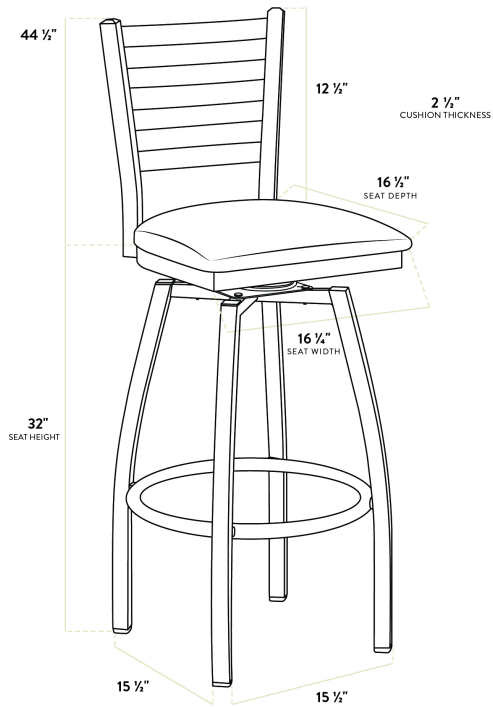

Technical Data

Capacity	330 lb.
Features	Swivel Seat
Finish	Powder-Coated
Frame Color	Black
Frame Material	Metal Steel
Padded Seat	With Padded Seat
Seat Color	Black
Seat Material	Vinyl
Seat Thickness	2 1/2 Inches
Seat Type	Solid
Style	Ladder Back
Type	Stools
Usage	Indoor

Plan View