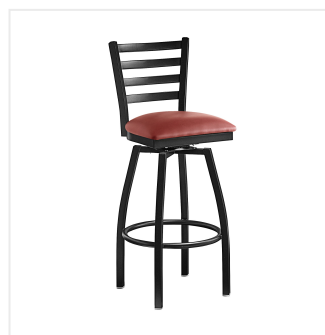

## Lancaster Table & Seating Black Finish Ladder Back Swivel Bar Stool with 2 1/2" Burgundy Vinyl Padded Seat

#164BLDRSWBBG

Item #: 164BLDRSWBBG Qty: \_\_\_\_\_

Project: \_\_\_\_\_

Approval: \_\_\_\_\_ Date: \_\_\_\_\_

### Features

- Contoured back and swivel design allows guests to comfortably socialize
- Soft 2 1/2" thick vinyl padded cushion
- Durable steel frame with stain- and smudge-resistant black powder coated finish
- Great for bar and raised table seating
- Ships unassembled to save on shipping costs

## Technical Data

Capacity	330 lb.
Color	Black
Features	Swivel Seat
Finish	Black
Frame Color	Black
Frame Material	Metal Steel
Padded Seat	With Padded Seat
Seat Color	Burgundy
Seat Material	Vinyl
Seat Thickness	2 1/2 Inches
Style	Ladder Back
Type	Bar Stools

## Notes & Details

---

Seat your guests in comfort and style with this Lancaster Table & Seating black finish ladder back swivel bar stool with 2 1/2" burgundy vinyl padded seat. This bar stool's sleek padded seat combines with its contemporary ladder back steel frame to instill a modern look in any location. Plus, since this bar stool's back is contoured, it will provide comfort for the customer while maintaining a distinct appearance.