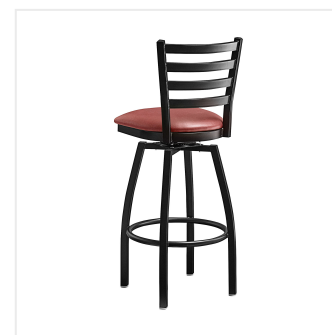

## Lancaster Table & Seating Black Finish Ladder Back Swivel Bar Stool with 2 1/2" Burgundy Vinyl Padded Seat

#164BLDRSWBBG

Item #: 164BLDRSWBBG Qty: \_\_\_\_\_

Project: \_\_\_\_\_

Approval: \_\_\_\_\_ Date: \_\_\_\_\_

### Features

- Contoured back and swivel design allows guests to comfortably socialize
- Soft 2 1/2" thick vinyl padded cushion
- Durable steel frame with stain- and smudge-resistant black powder coated finish
- Great for bar and raised table seating
- Ships unassembled to save on shipping costs

## Technical Data

Capacity	330 lb.
Color	Black
Features	Swivel Seat
Finish	Black
Frame Color	Black
Frame Material	Metal Steel
Padded Seat	With Padded Seat
Seat Color	Burgundy
Seat Material	Vinyl
Seat Thickness	2 1/2 Inches
Style	Ladder Back
Type	Bar Stools

## Notes & Details

---

Seat your guests in comfort and style with this Lancaster Table & Seating black finish ladder back swivel bar stool with 2 1/2" burgundy vinyl padded seat. This bar stool's sleek padded seat combines with its contemporary ladder back steel frame to instill a modern look in any location. Plus, since this bar stool's back is contoured, it will provide comfort for the customer while maintaining a distinct appearance.