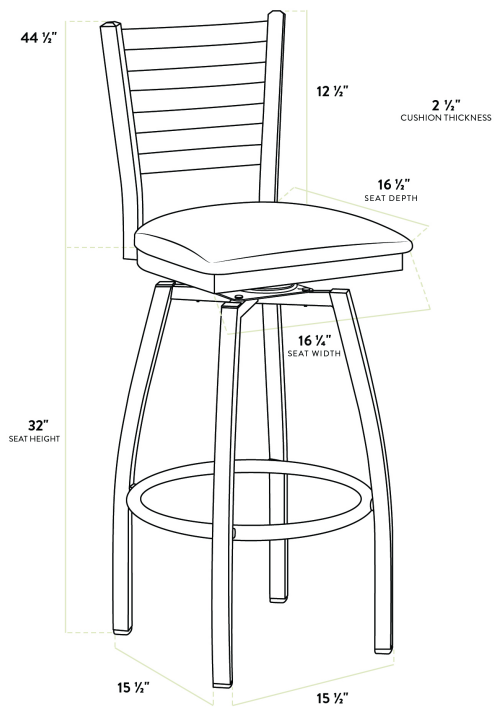

Technical Data

Capacity	330 lb.
Color	Black
Features	Swivel Seat
Finish	Black
Frame Color	Black
Frame Material	Metal Steel
Padded Seat	With Padded Seat
Seat Color	Burgundy
Seat Material	Vinyl
Seat Thickness	2 1/2 Inches
Style	Ladder Back
Type	Bar Stools

Plan View