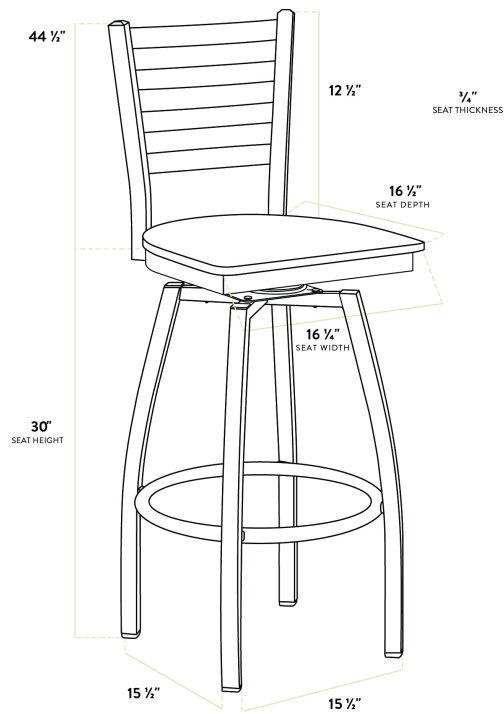

Lancaster Table & Seating Black Finish Ladder Back Swivel Bar Stool with Antique Walnut Wood Seat

#164BLDRSWBAW

Item #: 164BLDRSWBAW Qty: _____

Project: _____

Approval: _____ Date: _____

Features

- Contoured back and swivel design allows guests to comfortably socialize
- Trendy antique walnut wood seat brings elegance to any establishment
- Durable steel frame with stain- and smudge-resistant black powder coated finish
- Great for bar and raised table seating
- Ships unassembled to save on shipping costs

Technical Data

Length	16 1/2 Inches
Width	16 3/4 Inches
Height	44 1/2 Inches
Seat Width	16 3/4 Inches
Seat Depth	16 1/2 Inches
Height Style	Bar Height
Seat Height	30 Inches
Arms	Without Arms
Assembled	Assembly Required
Back	With Back

Technical Data

Capacity	330 lb.
Color	Black
Features	Swivel Seat
Finish	Black
Frame Color	Black
Frame Material	Metal Steel
Padded Seat	Without Padded Seat
Seat Color	Brown
Seat Material	Wood
Seat Thickness	3/4 Inch
Style	Ladder Back
Type	Bar Stools

Plan View

Notes & Details

Seat your guests in comfort and style with this Lancaster Table & Seating black finish ladder back swivel bar stool antique walnut wood seat. This bar stool's wood seat combines with its contemporary ladder back steel frame to instill a modern look in any location. Plus, since this bar stool's back is contoured, it will provide comfort for the customer while maintaining a distinct appearance.