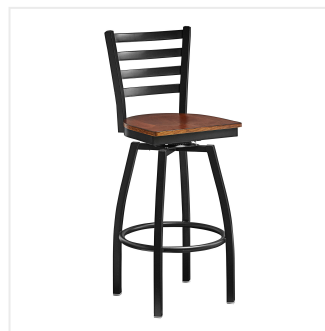

Lancaster Table & Seating Black Finish Ladder Back Swivel Bar Stool with Antique Walnut Wood Seat

#164BLDRSWBAW

Item #: 164BLDRSWBAW Qty: _____

Project: _____

Approval: _____ Date: _____

Features

- Contoured back and swivel design allows guests to comfortably socialize
- Trendy antique walnut wood seat brings elegance to any establishment
- Durable steel frame with stain- and smudge-resistant black powder coated finish
- Great for bar and raised table seating
- Ships unassembled to save on shipping costs

Technical Data

Capacity	330 lb.
Color	Black
Features	Swivel Seat
Finish	Black
Frame Color	Black
Frame Material	Metal Steel
Padded Seat	Without Padded Seat
Seat Color	Brown
Seat Material	Wood
Seat Thickness	3/4 Inch
Style	Ladder Back
Type	Bar Stools

Plan View

Notes & Details

Seat your guests in comfort and style with this Lancaster Table & Seating black finish ladder back swivel bar stool antique walnut wood seat. This bar stool's wood seat combines with its contemporary ladder back steel frame to instill a modern look in any location. Plus, since this bar stool's back is contoured, it will provide comfort for the customer while maintaining a distinct appearance.

This bar stool's sturdy steel frame provides unmatched durability in your dining room. It can hold up to 330 lb. of weight thanks to the steel frame and supports under the seat. Additionally, the black powder coating on this bar stool ensures longevity through everyday wear and tear, resisting strains, scratches, and smudges. It also features a ladder back design that gives it a unique visual appeal, making it perfect for either upscale or casual decor. The plywood seat provides comfort for your guests, and it's also durable and easy to clean! The antique walnut wood finish is perfect for adding a contemporary feel to your establishment.