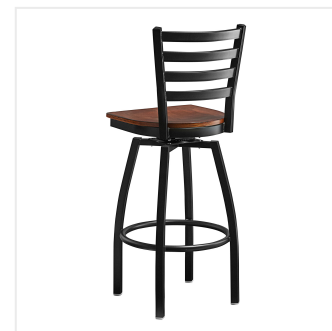

Lancaster Table & Seating Black Finish Ladder Back Swivel Bar Stool with Antique Walnut Wood Seat

#164BLDRSWBAW

Item #: 164BLDRSWBAW Qty: _____

Project: _____

Approval: _____ Date: _____

Features

- Contoured back and swivel design allows guests to comfortably socialize
- Trendy antique walnut wood seat brings elegance to any establishment
- Durable steel frame with stain- and smudge-resistant black powder coated finish
- Great for bar and raised table seating
- Ships unassembled to save on shipping costs

Technical Data

Capacity	330 lb.
Color	Black
Features	Swivel Seat
Finish	Black
Frame Color	Black
Frame Material	Metal Steel
Padded Seat	Without Padded Seat
Seat Color	Brown
Seat Material	Wood
Seat Thickness	3/4 Inch
Style	Ladder Back
Type	Bar Stools

Plan View

Notes & Details

Seat your guests in comfort and style with this Lancaster Table & Seating black finish ladder back swivel bar stool antique walnut wood seat. This bar stool's wood seat combines with its contemporary ladder back steel frame to instill a modern look in any location. Plus, since this bar stool's back is contoured, it will provide comfort for the customer while maintaining a distinct appearance.

This bar stool's sturdy steel frame provides unmatched durability in your dining room. It can hold up to 330 lb. of weight thanks to the steel frame and supports under the seat. Additionally, the black powder coating on this bar stool ensures longevity through everyday wear and tear, resisting strains, scratches, and smudges. It also features a ladder back design that gives it a unique visual appeal, making it perfect for either upscale or casual decor. The plywood seat provides comfort for your guests, and it's also durable and easy to clean! The antique walnut wood finish is perfect for adding a contemporary feel to your establishment.