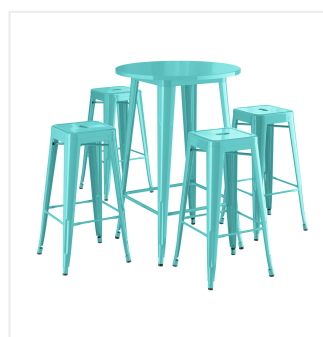

Lancaster Table & Seating Alloy Series 30" Round Seafoam Bar Height Outdoor Table with 4 Backless Barstools

#164BL30RDSFM

Item #: 164BL30RDSFM Qty: _____

Project: _____

Approval: _____ Date: _____

Features

- 30" round shape and bar height fits a variety of indoor and outdoor settings
- E-coat sealant and seafoam powder coat for rust and corrosion resistance
- Includes 4 backless barstools, each with an ample 400 lb. weight capacity
- Durable steel construction is perfect for long-term use
- Easy to assemble and lightweight enough to move around for special events

Notes & Details

Take your modern restaurant, cafe, or bistro to the next level with this Lancaster Table & Seating Alloy Series bar height outdoor table and barstools! This set is made of durable steel and double coated to withstand years of use. The vibrant seafoam color adds a fun, colorful touch to any setting and is sure to be a contemporary design choice that guests love. Comfortable and stylish, this strong yet lightweight set is an excellent choice for your indoor or outdoor dining area. To save you money on shipping costs, the table ships unassembled. All required assembly hardware is included so you can quickly set it up in its proper space and let your guests enjoy! The barstools ship fully assembled.

The table's 30" round surface is perfect for comfortably seating three to four guests while saving space on your patio. With a wide variety of color options to choose from, you'll be able to mix and match to create a vibrant seating arrangement in your establishment. This low-maintenance table set features protective glides that help keep floor surfaces in pristine condition. While the included seating is stackable, this table cannot be stacked with other tables.