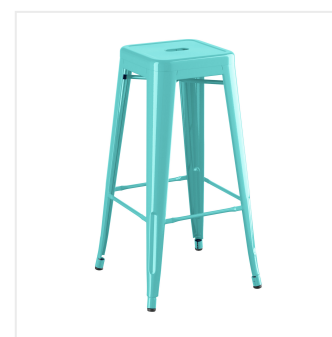

Lancaster Table & Seating Alloy Series 30" Round Seafoam Bar Height Outdoor Table with 4 Backless Barstools

#164BL30RDSFM

Item #: 164BL30RDSFM Qty: _____

Project: _____

Approval: _____ Date: _____

Features

- 30" round shape and bar height fits a variety of indoor and outdoor settings
- E-coat sealant and seafoam powder coat for rust and corrosion resistance
- Includes 4 backless barstools, each with an ample 400 lb. weight capacity
- Durable steel construction is perfect for long-term use
- Easy to assemble and lightweight enough to move around for special events

Notes & Details

Take your modern restaurant, cafe, or bistro to the next level with this Lancaster Table & Seating Alloy Series bar height outdoor table and barstools! This set is made of durable steel and double coated to withstand years of use. The vibrant seafoam color adds a fun, colorful touch to any setting and is sure to be a contemporary design choice that guests love. Comfortable and stylish, this strong yet lightweight set is an excellent choice for your indoor or outdoor dining area. To save you money on shipping costs, the table ships unassembled. All required assembly hardware is included so you can quickly set it up in its proper space and let your guests enjoy! The barstools ship fully assembled.

The table's 30" round surface is perfect for comfortably seating three to four guests while saving space on your patio. With a wide variety of color options to choose from, you'll be able to mix and match to create a vibrant seating arrangement in your establishment. This low-maintenance table set features protective glides that help keep floor surfaces in pristine condition. While the included seating is stackable, this table cannot be stacked with other tables.