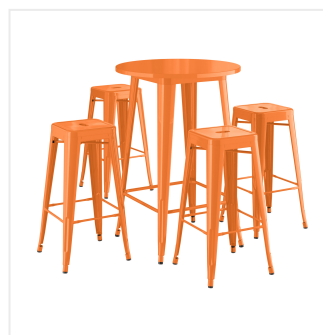

Lancaster Table & Seating Alloy Series 30" Round Orange Bar Height Outdoor Table with 4 Backless Barstools

#164BL30RDORN

Item #: 164BL30RDORN Qty: _____

Project: _____

Approval: _____ Date: _____

Features

- 30" round shape and bar height fits a variety of indoor and outdoor settings
- E-coat sealant and orange powder coat for rust and corrosion resistance
- Includes 4 backless barstools, each with an ample 400 lb. weight capacity
- Durable steel construction is perfect for long-term use
- Easy to assemble and lightweight enough to move around for special events

Notes & Details

Take your modern restaurant, cafe, or bistro to the next level with this Lancaster Table & Seating Alloy Series bar height outdoor table and barstools! This set is made of durable steel and double coated to withstand years of use. The vibrant orange color adds a fun, colorful touch to any setting and is sure to be a contemporary design choice that guests love. Comfortable and stylish, this strong yet lightweight set is an excellent choice for your indoor or outdoor dining area. To save you money on shipping costs, the table ships unassembled. All required assembly hardware is included so you can quickly set it up in its proper space and let your guests enjoy! The barstools ship fully assembled.

The table's 30" round surface is perfect for comfortably seating three to four guests while saving space on your patio. With a wide variety of color options to choose from, you'll be able to mix and match to create a vibrant seating arrangement in your establishment. This low-maintenance table set features protective glides that help keep floor surfaces in pristine condition. While the included seating is stackable, this table cannot be stacked with other tables.