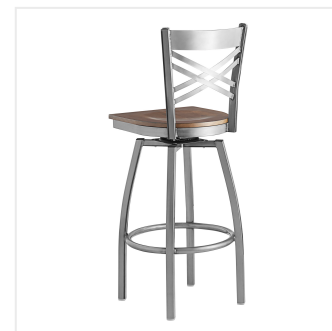

Lancaster Table & Seating Clear Coat Finish Cross Back Swivel Bar Stool with Vintage Wood Seat

#164BCROSCSVN

Item #: 164BCROSCSVN Qty: _____

Project: _____

Approval: _____ Date: _____

Features

- Contoured back and swivel design allows guests to comfortably socialize
- Trendy vintage wood seat brings elegance to any establishment
- Durable steel frame with stylish clear coat finish
- Great for bar and raised table seating
- Ships unassembled to save on shipping costs

Technical Data

Capacity	330 lb.
Color	Silver
Features	Swivel Seat
Frame Color	Silver
Frame Material	Metal Steel
Padded Seat	Without Padded Seat
Seat Color	Brown
Seat Material	Wood
Seat Thickness	3/4 Inch
Style	Cross Back
Type	Bar Stools

Plan View

Notes & Details

Seat your guests in comfort and style with this Lancaster Table & Seating clear coat finish cross back swivel bar stool vintage wood seat. This bar stool's wood seat combines with its contemporary cross back steel frame to instill a modern look in any location. Plus, since this bar stool's back is contoured, it will provide comfort for the customer while maintaining a distinct appearance.

This bar stool's sturdy steel frame provides unmatched durability in your dining room. It can hold up to 330 lb. of weight thanks to the steel frame and supports under the seat. Additionally, the clear powder coating on this bar stool ensures longevity through everyday wear and tear, resisting strains, scratches, and smudges. It also features a cross back design that gives it a unique visual appeal, making it perfect for either upscale or casual decor. The plywood seat provides comfort for your guests, and it's also durable and easy to clean! The vintage wood finish is perfect for adding a contemporary feel to your establishment.