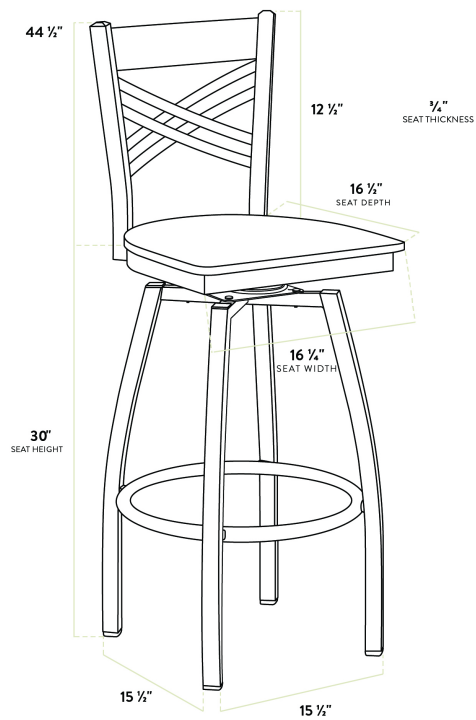

Lancaster Table & Seating Clear Coat Finish Cross Back Swivel Bar Stool with Vintage Wood Seat

#164BCROSCSVN

Item #: 164BCROSCSVN Qty: _____

Project: _____

Approval: _____ Date: _____

Features

- Contoured back and swivel design allows guests to comfortably socialize
- Trendy vintage wood seat brings elegance to any establishment
- Durable steel frame with stylish clear coat finish
- Great for bar and raised table seating
- Ships unassembled to save on shipping costs

Technical Data

Length	16 1/2 Inches
Width	16 3/4 Inches
Height	44 1/2 Inches
Seat Width	16 3/4 Inches
Seat Depth	16 1/2 Inches
Height Style	Bar Height
Seat Height	32 Inches
Arms	Without Arms
Assembled	Assembly Required
Back	With Back

Technical Data

Capacity	330 lb.
Color	Silver
Features	Swivel Seat
Frame Color	Silver
Frame Material	Metal Steel
Padded Seat	Without Padded Seat
Seat Color	Brown
Seat Material	Wood
Seat Thickness	3/4 Inch
Style	Cross Back
Type	Bar Stools

Plan View

Notes & Details

Seat your guests in comfort and style with this Lancaster Table & Seating clear coat finish cross back swivel bar stool vintage wood seat. This bar stool's wood seat combines with its contemporary cross back steel frame to instill a modern look in any location. Plus, since this bar stool's back is contoured, it will provide comfort for the customer while maintaining a distinct appearance.