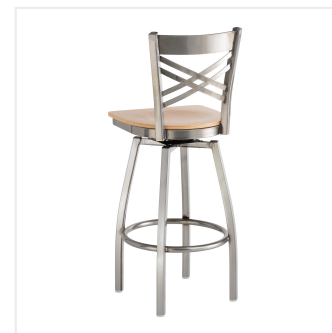

## Lancaster Table & Seating Clear Coat Finish Cross Back Swivel Bar Stool with Natural Wood Seat

#164BCROSCSNT

Item #: 164BCROSCSNT Qty: \_\_\_\_\_

Project: \_\_\_\_\_

Approval: \_\_\_\_\_ Date: \_\_\_\_\_

### Features

- Contoured back and swivel design allows guests to comfortably socialize
- Trendy natural wood seat brings elegance to any establishment
- Durable steel frame with stylish clear coat finish
- Great for bar and raised table seating
- Ships unassembled to save on shipping costs

## Technical Data

Capacity	330 lb.
Color	Silver
Features	Swivel Seat
Frame Color	Silver
Frame Material	Metal Steel
Padded Seat	Without Padded Seat
Seat Color	Beige
Seat Material	Wood
Seat Thickness	3/4 Inch
Style	Cross Back
Type	Bar Stools

## Notes & Details

---

Seat your guests in comfort and style with this Lancaster Table & Seating clear coat finish cross back swivel bar stool natural wood seat. This bar stool's wood seat combines with its contemporary cross back steel frame to instill a modern look in any location. Plus, since this bar stool's back is contoured, it will provide comfort for the customer while maintaining a distinct appearance.