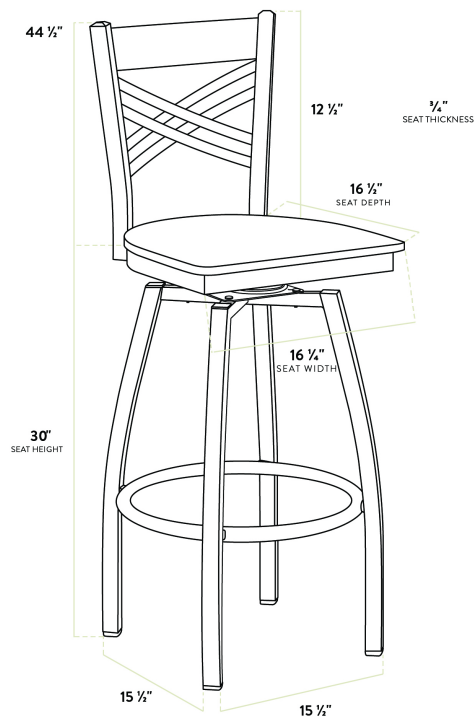

Technical Data

Capacity	330 lb.
Color	Silver
Features	Swivel Seat
Frame Color	Silver
Frame Material	Metal Steel
Padded Seat	Without Padded Seat
Seat Color	Beige
Seat Material	Wood
Seat Thickness	3/4 Inch
Style	Cross Back
Type	Bar Stools

Plan View