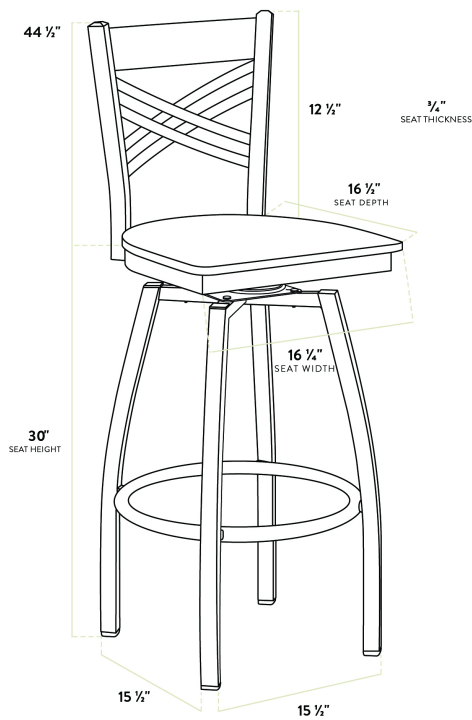

Technical Data

Capacity	330 lb.
Color	Silver
Features	Swivel Seat
Frame Color	Silver
Frame Material	Metal Steel
Padded Seat	Without Padded Seat
Seat Color	Brown
Seat Material	Wood
Seat Thickness	3/4 Inch
Style	Cross Back
Type	Bar Stools

Plan View