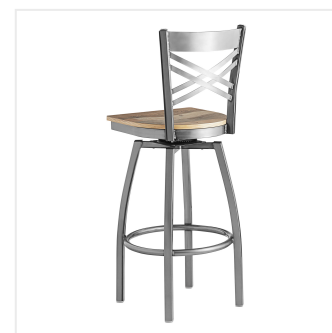

## Lancaster Table & Seating Clear Coat Finish Cross Back Swivel Bar Stool with Driftwood Seat

#164BCROSCSDW

Item #: 164BCROSCSDW Qty: \_\_\_\_\_

Project: \_\_\_\_\_

Approval: \_\_\_\_\_ Date: \_\_\_\_\_

### Features

- Contoured back and swivel design allows guests to comfortably socialize
- Trendy driftwood seat brings elegance to any establishment
- Durable steel frame with stylish clear coat finish
- Great for bar and raised table seating
- Ships unassembled to save on shipping costs

## Technical Data

Capacity	330 lb.
Color	Silver
Features	Swivel Seat
Frame Color	Silver
Frame Material	Metal Steel
Padded Seat	Without Padded Seat
Seat Color	Brown
Seat Material	Wood
Seat Thickness	3/4 Inch
Style	Cross Back
Type	Bar Stools

## Notes & Details

---

Seat your guests in comfort and style with this Lancaster Table & Seating clear coat finish cross back swivel bar stool driftwood seat. This bar stool's wood seat combines with its contemporary cross back steel frame to instill a modern look in any location. Plus, since this bar stool's back is contoured, it will provide comfort for the customer while maintaining a distinct appearance.