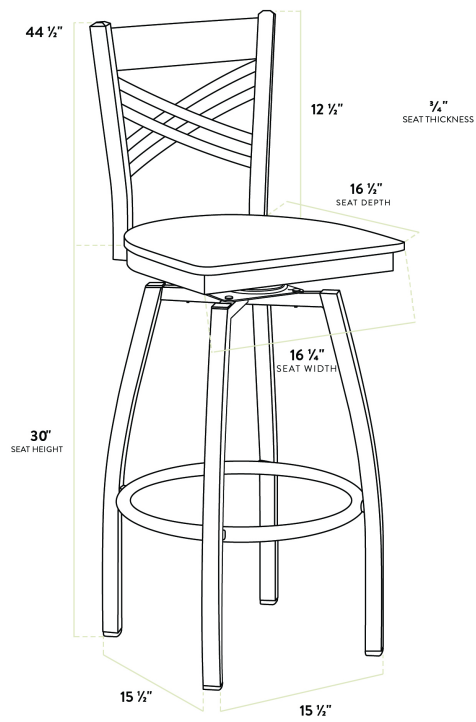

Technical Data

Capacity	330 lb.
Color	Silver
Features	Swivel Seat
Frame Color	Silver
Frame Material	Metal Steel
Padded Seat	Without Padded Seat
Seat Color	Brown
Seat Material	Wood
Seat Thickness	3/4 Inch
Style	Cross Back
Type	Bar Stools

Plan View