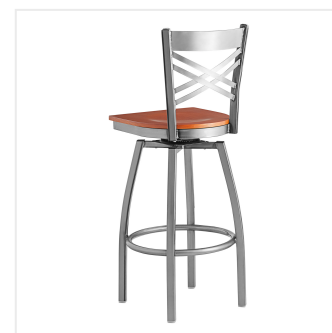

## Lancaster Table & Seating Clear Coat Finish Cross Back Swivel Bar Stool with Cherry Wood Seat

#164BCROSCSCY

Item #: 164BCROSCSCY Qty: \_\_\_\_\_

Project: \_\_\_\_\_

Approval: \_\_\_\_\_ Date: \_\_\_\_\_

### Features

- Contoured back and swivel design allows guests to comfortably socialize
- Trendy cherry wood seat brings elegance to any establishment
- Durable steel frame with stylish clear coat finish
- Great for bar and raised table seating
- Ships unassembled to save on shipping costs

## Technical Data

|                |                     |
|----------------|---------------------|
| Capacity       | 330 lb.             |
| Color          | Silver              |
| Features       | Swivel Seat         |
| Frame Color    | Silver              |
| Frame Material | Metal<br>Steel      |
| Padded Seat    | Without Padded Seat |
| Seat Color     | Brown               |
| Seat Material  | Wood                |
| Seat Thickness | 3/4 Inch            |
| Style          | Cross Back          |
| Type           | Bar Stools          |

## Notes & Details

---

Seat your guests in comfort and style with this Lancaster Table & Seating clear coat finish cross back swivel bar stool cherry wood seat. This bar stool's wood seat combines with its contemporary cross back steel frame to instill a modern look in any location. Plus, since this bar stool's back is contoured, it will provide comfort for the customer while maintaining a distinct appearance.