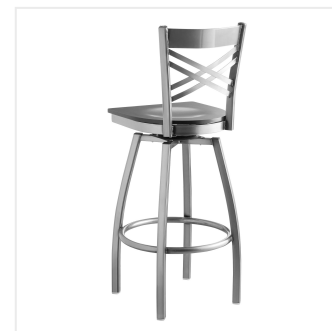

## Lancaster Table & Seating Clear Coat Finish Cross Back Swivel Bar Stool with Black Wood Seat

#164BCROSCSBW

Item #: 164BCROSCSBW Qty: \_\_\_\_\_

Project: \_\_\_\_\_

Approval: \_\_\_\_\_ Date: \_\_\_\_\_

### Features

- Contoured back and swivel design allows guests to comfortably socialize
- Trendy black wood seat brings elegance to any establishment
- Durable steel frame with stylish clear coat finish
- Great for bar and raised table seating
- Ships unassembled to save on shipping costs

## Technical Data

Capacity	330 lb.
Color	Silver
Features	Swivel Seat
Frame Color	Silver
Frame Material	Metal Steel
Padded Seat	Without Padded Seat
Seat Color	Black
Seat Material	Wood
Seat Thickness	3/4 Inch
Style	Cross Back
Type	Bar Stools

## Notes & Details

---

Seat your guests in comfort and style with this Lancaster Table & Seating clear coat finish cross back swivel bar stool black wood seat. This bar stool's wood seat combines with its contemporary cross back steel frame to instill a modern look in any location. Plus, since this bar stool's back is contoured, it will provide comfort for the customer while maintaining a distinct appearance.