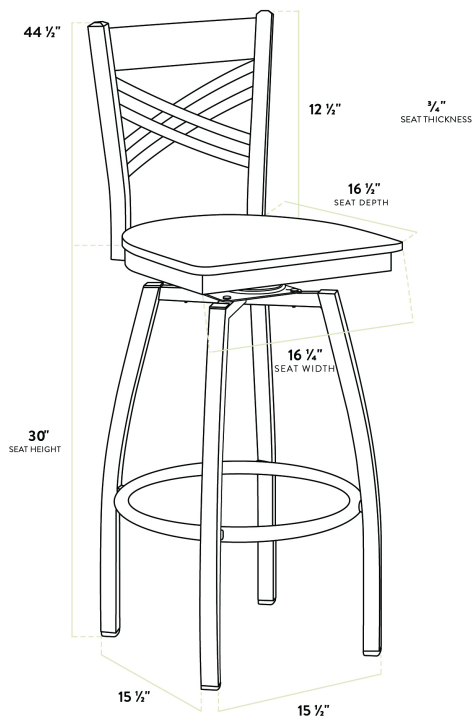

Technical Data

Capacity	330 lb.
Color	Silver
Features	Swivel Seat
Frame Color	Silver
Frame Material	Metal Steel
Padded Seat	Without Padded Seat
Seat Color	Black
Seat Material	Wood
Seat Thickness	3/4 Inch
Style	Cross Back
Type	Bar Stools

Plan View