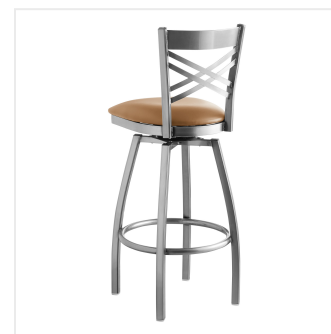

Lancaster Table & Seating Clear Coat Finish Cross Back Swivel Bar Stool with 2 1/2" Light Brown Vinyl Padded Seat

#164BCROSCLBS

Item #: 164BCROSCLBS Qty: _____

Project: _____

Approval: _____ Date: _____

Features

- Contoured back and swivel design allows guests to comfortably socialize
- Soft 2 1/2" thick vinyl padded cushion
- Durable steel frame with stylish clear coat finish
- Great for bar and raised table seating
- Ships unassembled to save on shipping costs

Technical Data

Back Color	Silver
Capacity	330 lb.
Features	Swivel Seat
Finish	Clear Coat
Frame Color	Silver
Frame Material	Metal Steel
Padded Seat	With Padded Seat
Seat Color	Brown
Seat Material	Vinyl
Seat Thickness	2 1/2 Inches
Seat Type	Solid
Style	Cross Back
Type	Stools
Usage	Indoor

Plan View

Notes & Details

Seat your guests in comfort and style with this Lancaster Table & Seating clear coat finish cross back swivel bar stool with 2 1/2" light brown vinyl padded seat. This bar stool's sleek padded seat combines with its contemporary cross back steel frame to instill a modern look in any location. Plus, since this bar stool's back is contoured, it will provide comfort for the customer while maintaining a distinct appearance.