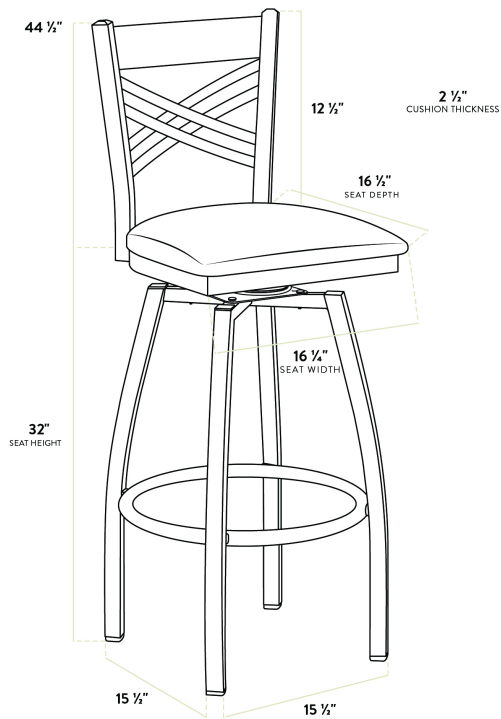

Technical Data

Back Color	Silver
Capacity	330 lb.
Features	Swivel Seat
Finish	Clear Coat
Frame Color	Silver
Frame Material	Metal Steel
Padded Seat	With Padded Seat
Seat Color	Brown
Seat Material	Vinyl
Seat Thickness	2 1/2 Inches
Seat Type	Solid
Style	Cross Back
Type	Stools
Usage	Indoor

Plan View