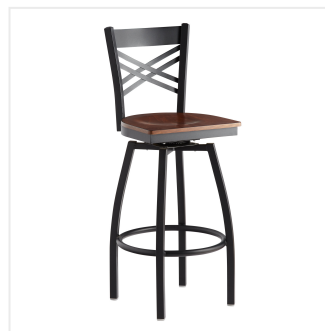

Lancaster Table & Seating Black Finish Cross Back Swivel Bar Stool with Antique Walnut Wood Seat

#164BCROSBSWA

Item #: 164BCROSBSWA Qty: _____

Project: _____

Approval: _____ Date: _____

Features

- Contoured back and swivel design allows guests to comfortably socialize
- Trendy antique walnut wood seat brings elegance to any establishment
- Durable metal frame with stain- and smudge-resistant black powder coated finish
- Great for bar and raised table seating
- Ships unassembled to save on shipping costs

Technical Data

Capacity	330 lb.
Color	Black
Features	Swivel Seat
Finish	Black
Frame Color	Black
Frame Material	Metal Steel
Padded Seat	Without Padded Seat
Seat Color	Brown
Seat Material	Wood
Seat Thickness	3/4 Inch
Style	Cross Back
Type	Bar Stools

Plan View

Notes & Details

Seat your guests in comfort and style with this Lancaster Table & Seating black finish cross back swivel bar stool antique walnut wood seat. This bar stool's wood seat combines with its contemporary cross back steel frame to instill a modern look in any location. Plus, since this bar stool's back is contoured, it will provide comfort for the customer while maintaining a distinct appearance.

This bar stool's sturdy steel frame provides unmatched durability in your dining room. It can hold up to 330 lb. of weight thanks to the steel frame and supports under the seat. Additionally, the black powder coating on this bar stool ensures longevity through everyday wear and tear, resisting strains, scratches, and smudges. It also features a cross back design that gives it a unique visual appeal, making it perfect for either upscale or casual decor. The plywood seat provides comfort for your guests, and it's also durable and easy to clean! The antique walnut wood finish is perfect for adding a contemporary feel to your establishment.