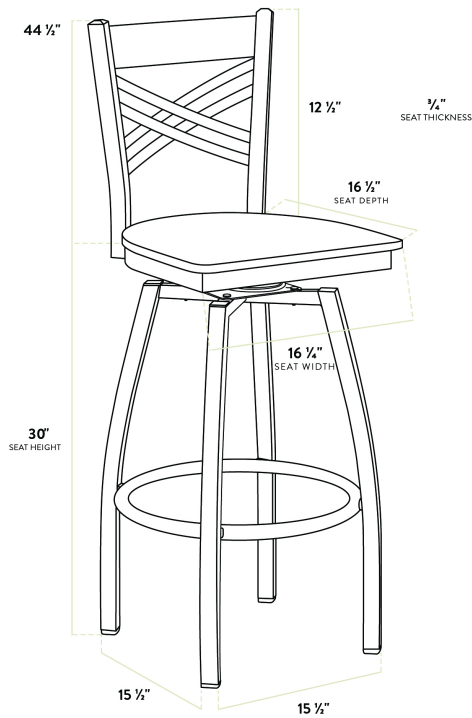

Lancaster Table & Seating Black Finish Cross Back Swivel Bar Stool with Antique Walnut Wood Seat

#164BCROSBSWA

Item #: 164BCROSBSWA Qty: _____

Project: _____

Approval: _____ Date: _____

Features

- Contoured back and swivel design allows guests to comfortably socialize
- Trendy antique walnut wood seat brings elegance to any establishment
- Durable metal frame with stain- and smudge-resistant black powder coated finish
- Great for bar and raised table seating
- Ships unassembled to save on shipping costs

Technical Data

Length	16 3/4 Inches
Width	16 1/2 Inches
Height	44 1/2 Inches
Seat Width	16 3/4 Inches
Seat Depth	16 1/2 Inches
Height Style	Bar Height
Seat Height	32 Inches
Arms	Without Arms
Assembled	Assembly Required
Back	With Back

Technical Data

Capacity	330 lb.
Color	Black
Features	Swivel Seat
Finish	Black
Frame Color	Black
Frame Material	Metal Steel
Padded Seat	Without Padded Seat
Seat Color	Brown
Seat Material	Wood
Seat Thickness	3/4 Inch
Style	Cross Back
Type	Bar Stools

Plan View

Notes & Details

Seat your guests in comfort and style with this Lancaster Table & Seating black finish cross back swivel bar stool antique walnut wood seat. This bar stool's wood seat combines with its contemporary cross back steel frame to instill a modern look in any location. Plus, since this bar stool's back is contoured, it will provide comfort for the customer while maintaining a distinct appearance.