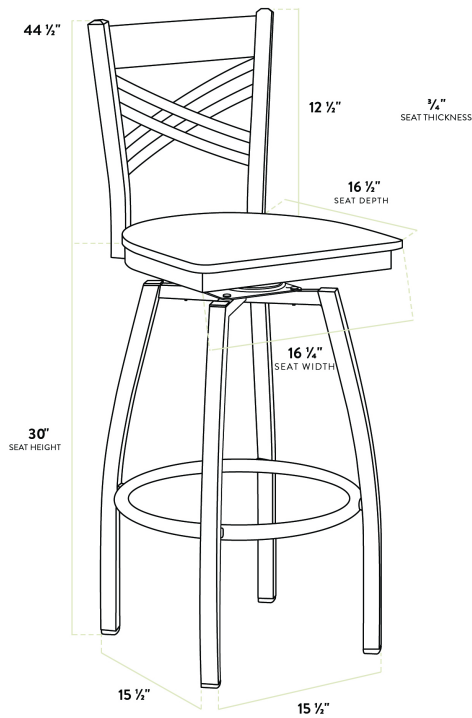

Lancaster Table & Seating Black Finish Cross Back Swivel Bar Stool with Vintage Wood Seat

#164BCROSBSVN

Item #: 164BCROSBSVN Qty: _____

Project: _____

Approval: _____ Date: _____

Features

- Contoured back and swivel design allows guests to comfortably socialize
- Trendy black vintage seat brings elegance to any establishment
- Durable metal frame with stain- and smudge-resistant black powder coated finish
- Great for bar and raised table seating
- Ships unassembled to save on shipping costs

Technical Data

Length	16 3/4 Inches
Width	16 1/2 Inches
Height	44 1/2 Inches
Seat Width	16 3/4 Inches
Seat Depth	16 1/2 Inches
Height Style	Bar Height
Seat Height	32 Inches
Arms	Without Arms
Assembled	Assembly Required
Back	With Back

Technical Data

Capacity	330 lb.
Color	Black
Features	Swivel Seat
Finish	Black
Frame Color	Black
Frame Material	Metal Steel
Padded Seat	Without Padded Seat
Seat Color	Brown
Seat Material	Wood
Seat Thickness	3/4 Inch
Style	Cross Back
Type	Bar Stools

Plan View

Notes & Details

Seat your guests in comfort and style with this Lancaster Table & Seating black finish cross back swivel bar stool vintage wood seat. This bar stool's wood seat combines with its contemporary cross back steel frame to instill a modern look in any location. Plus, since this bar stool's back is contoured, it will provide comfort for the customer while maintaining a distinct appearance.