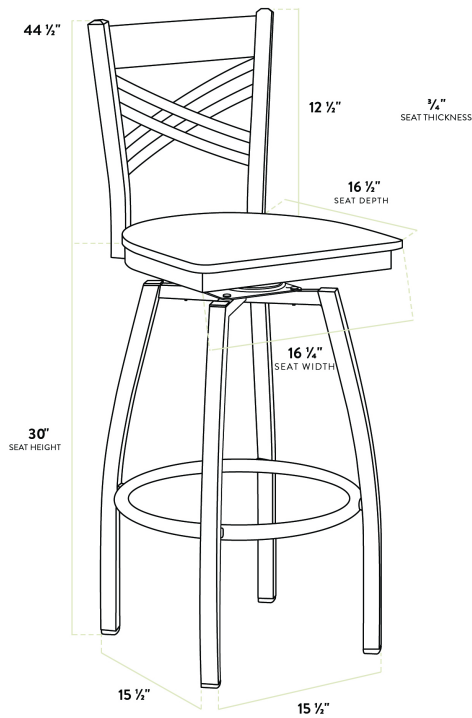

Lancaster Table & Seating Black Finish Cross Back Swivel Bar Stool with Natural Wood Seat

#164BCROSBSNT

Item #: 164BCROSBSNT Qty: _____

Project: _____

Approval: _____ Date: _____

Features

- Contoured back and swivel design allows guests to comfortably socialize
- Trendy natural wood seat brings elegance to any establishment
- Durable metal frame with stain- and smudge-resistant black powder coated finish
- Great for bar and raised table seating
- Ships unassembled to save on shipping costs

Technical Data

Length	16 3/4 Inches
Width	16 1/2 Inches
Height	44 1/2 Inches
Seat Width	16 3/4 Inches
Seat Depth	16 1/2 Inches
Height Style	Bar Height
Seat Height	32 Inches
Arms	Without Arms
Assembled	Assembly Required
Back	With Back

Technical Data

Capacity	330 lb.
Color	Black
Features	Swivel Seat
Finish	Black
Frame Color	Black
Frame Material	Metal Steel
Padded Seat	Without Padded Seat
Seat Color	Beige
Seat Material	Wood
Seat Thickness	3/4 Inch
Style	Cross Back
Type	Bar Stools

Plan View

Notes & Details

Seat your guests in comfort and style with this Lancaster Table & Seating black finish cross back swivel bar stool natural wood seat. This bar stool's wood seat combines with its contemporary cross back steel frame to instill a modern look in any location. Plus, since this bar stool's back is contoured, it will provide comfort for the customer while maintaining a distinct appearance.