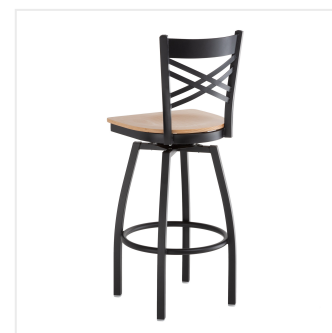

Lancaster Table & Seating Black Finish Cross Back Swivel Bar Stool with Natural Wood Seat

#164BCROSBSNT

Item #: 164BCROSBSNT Qty: _____

Project: _____

Approval: _____ Date: _____

Features

- Contoured back and swivel design allows guests to comfortably socialize
- Trendy natural wood seat brings elegance to any establishment
- Durable metal frame with stain- and smudge-resistant black powder coated finish
- Great for bar and raised table seating
- Ships unassembled to save on shipping costs

Technical Data

Capacity	330 lb.
Color	Black
Features	Swivel Seat
Finish	Black
Frame Color	Black
Frame Material	Metal Steel
Padded Seat	Without Padded Seat
Seat Color	Beige
Seat Material	Wood
Seat Thickness	3/4 Inch
Style	Cross Back
Type	Bar Stools

Plan View

Notes & Details

Seat your guests in comfort and style with this Lancaster Table & Seating black finish cross back swivel bar stool natural wood seat. This bar stool's wood seat combines with its contemporary cross back steel frame to instill a modern look in any location. Plus, since this bar stool's back is contoured, it will provide comfort for the customer while maintaining a distinct appearance.

This bar stool's sturdy steel frame provides unmatched durability in your dining room. It can hold up to 330 lb. of weight thanks to the steel frame and supports under the seat. Additionally, the black powder coating on this bar stool ensures longevity through everyday wear and tear, resisting strains, scratches, and smudges. It also features a cross back design that gives it a unique visual appeal, making it perfect for either upscale or casual decor. The plywood seat provides comfort for your guests, and it's also durable and easy to clean! The natural wood finish is perfect for adding a contemporary feel to your establishment.