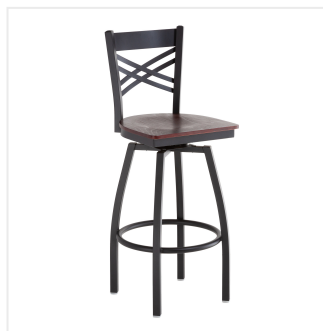

Lancaster Table & Seating Black Finish Cross Back Swivel Bar Stool with Mahogany Wood Seat

#164BCROSBSMH

Item #: 164BCROSBSMH Qty: _____

Project: _____

Approval: _____ Date: _____

Features

- Contoured back and swivel design allows guests to comfortably socialize
- Trendy mahogany wood seat brings elegance to any establishment
- Durable metal frame with stain- and smudge-resistant black powder coated finish
- Great for bar and raised table seating
- Ships unassembled to save on shipping costs

Technical Data

Capacity	330 lb.
Color	Black
Features	Swivel Seat
Finish	Black
Frame Color	Black
Frame Material	Metal Steel
Padded Seat	Without Padded Seat
Seat Color	Brown
Seat Material	Wood
Seat Thickness	3/4 Inch
Style	Cross Back
Type	Bar Stools

Plan View

Notes & Details

Seat your guests in comfort and style with this Lancaster Table & Seating black finish cross back swivel bar stool mahogany wood seat. This bar stool's wood seat combines with its contemporary cross back steel frame to instill a modern look in any location. Plus, since this bar stool's back is contoured, it will provide comfort for the customer while maintaining a distinct appearance.

This bar stool's sturdy steel frame provides unmatched durability in your dining room. It can hold up to 330 lb. of weight thanks to the steel frame and supports under the seat. Additionally, the black powder coating on this bar stool ensures longevity through everyday wear and tear, resisting strains, scratches, and smudges. It also features a cross back design that gives it a unique visual appeal, making it perfect for either upscale or casual decor. The plywood seat provides comfort for your guests, and it's also durable and easy to clean! The mahogany wood finish is perfect for adding a contemporary feel to your establishment.