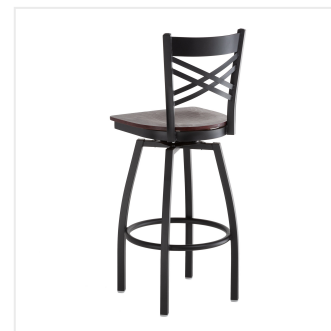

Lancaster Table & Seating Black Finish Cross Back Swivel Bar Stool with Mahogany Wood Seat

#164BCROSBSMH

Item #: 164BCROSBSMH Qty: _____

Project: _____

Approval: _____ Date: _____

Features

- Contoured back and swivel design allows guests to comfortably socialize
- Trendy mahogany wood seat brings elegance to any establishment
- Durable metal frame with stain- and smudge-resistant black powder coated finish
- Great for bar and raised table seating
- Ships unassembled to save on shipping costs

Technical Data

Capacity	330 lb.
Color	Black
Features	Swivel Seat
Finish	Black
Frame Color	Black
Frame Material	Metal Steel
Padded Seat	Without Padded Seat
Seat Color	Brown
Seat Material	Wood
Seat Thickness	3/4 Inch
Style	Cross Back
Type	Bar Stools

Plan View

Notes & Details

Seat your guests in comfort and style with this Lancaster Table & Seating black finish cross back swivel bar stool mahogany wood seat. This bar stool's wood seat combines with its contemporary cross back steel frame to instill a modern look in any location. Plus, since this bar stool's back is contoured, it will provide comfort for the customer while maintaining a distinct appearance.

This bar stool's sturdy steel frame provides unmatched durability in your dining room. It can hold up to 330 lb. of weight thanks to the steel frame and supports under the seat. Additionally, the black powder coating on this bar stool ensures longevity through everyday wear and tear, resisting strains, scratches, and smudges. It also features a cross back design that gives it a unique visual appeal, making it perfect for either upscale or casual decor. The plywood seat provides comfort for your guests, and it's also durable and easy to clean! The mahogany wood finish is perfect for adding a contemporary feel to your establishment.