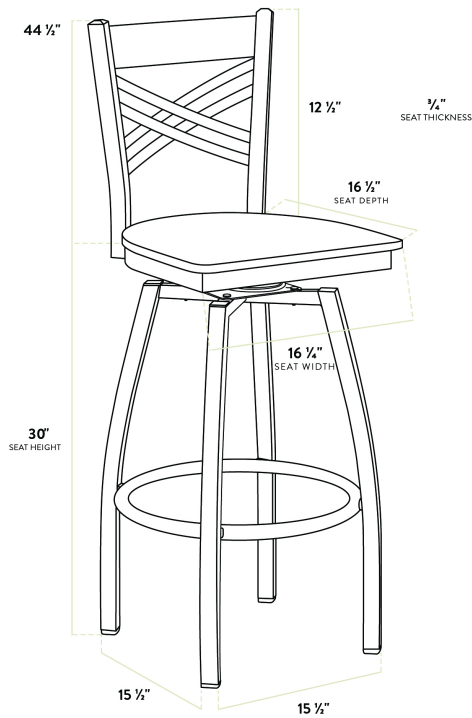

Lancaster Table & Seating Black Finish Cross Back Swivel Bar Stool with Mahogany Wood Seat

#164BCROSBSMH

Item #: 164BCROSBSMH Qty: _____

Project: _____

Approval: _____ Date: _____

Features

- Contoured back and swivel design allows guests to comfortably socialize
- Trendy mahogany wood seat brings elegance to any establishment
- Durable metal frame with stain- and smudge-resistant black powder coated finish
- Great for bar and raised table seating
- Ships unassembled to save on shipping costs

Technical Data

Length	16 3/4 Inches
Width	16 1/2 Inches
Height	44 1/2 Inches
Seat Width	16 3/4 Inches
Seat Depth	16 1/2 Inches
Height Style	Bar Height
Seat Height	32 Inches
Arms	Without Arms
Assembled	Assembly Required
Back	With Back

Technical Data

Capacity	330 lb.
Color	Black
Features	Swivel Seat
Finish	Black
Frame Color	Black
Frame Material	Metal Steel
Padded Seat	Without Padded Seat
Seat Color	Brown
Seat Material	Wood
Seat Thickness	3/4 Inch
Style	Cross Back
Type	Bar Stools

Plan View

Notes & Details

Seat your guests in comfort and style with this Lancaster Table & Seating black finish cross back swivel bar stool mahogany wood seat. This bar stool's wood seat combines with its contemporary cross back steel frame to instill a modern look in any location. Plus, since this bar stool's back is contoured, it will provide comfort for the customer while maintaining a distinct appearance.