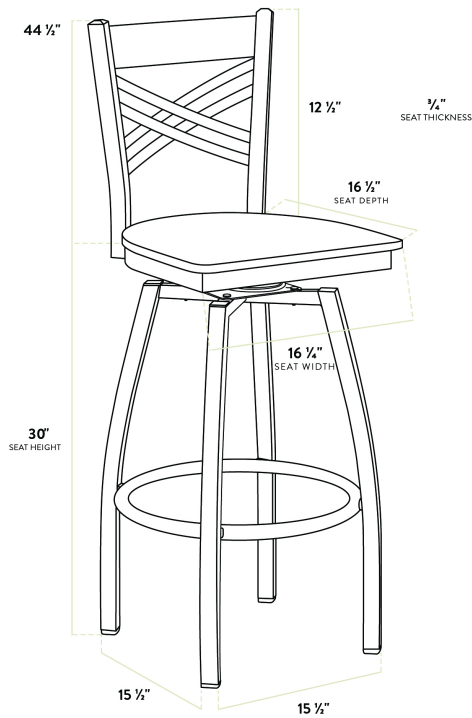

Lancaster Table & Seating Black Finish Cross Back Swivel Bar Stool with Driftwood Seat

#164BCROBSDW

Item #: 164BCROBSDW Qty: _____

Project: _____

Approval: _____ Date: _____

Features

- Contoured back and swivel design allows guests to comfortably socialize
- Trendy driftwood seat brings elegance to any establishment
- Durable metal frame with stain- and smudge-resistant black powder coated finish
- Great for bar and raised table seating
- Ships unassembled to save on shipping costs

Technical Data

| | |
|--------------|-------------------|
| Length | 16 3/4 Inches |
| Width | 16 1/2 Inches |
| Height | 44 1/2 Inches |
| Seat Width | 16 3/4 Inches |
| Seat Depth | 16 1/2 Inches |
| Height Style | Bar Height |
| Seat Height | 32 Inches |
| Arms | Without Arms |
| Assembled | Assembly Required |
| Back | With Back |

Technical Data

| | |
|----------------|---------------------|
| Capacity | 330 lb. |
| Color | Black |
| Features | Swivel Seat |
| Finish | Black |
| Frame Color | Black |
| Frame Material | Metal Steel |
| Padded Seat | Without Padded Seat |
| Seat Color | Brown |
| Seat Material | Wood |
| Seat Thickness | 3/4 Inch |
| Style | Cross Back |
| Type | Bar Stools |

Plan View

Notes & Details

Seat your guests in comfort and style with this Lancaster Table & Seating black finish cross back swivel bar stool driftwood seat. This bar stool's wood seat combines with its contemporary cross back steel frame to instill a modern look in any location. Plus, since this bar stool's back is contoured, it will provide comfort for the customer while maintaining a distinct appearance.