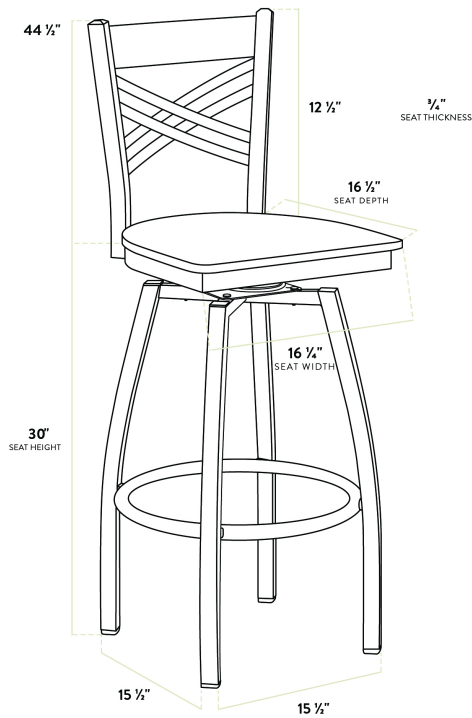

Lancaster Table & Seating Black Finish Cross Back Swivel Bar Stool with Cherry Wood Seat

#164BCROSBSCY

Item #: 164BCROSBSCY Qty: _____

Project: _____

Approval: _____ Date: _____

Features

- Contoured back and swivel design allows guests to comfortably socialize
- Trendy cherry wood seat brings elegance to any establishment
- Durable metal frame with stain- and smudge-resistant black powder coated finish
- Great for bar and raised table seating
- Ships unassembled to save on shipping costs

Technical Data

Length	16 3/4 Inches
Width	16 1/2 Inches
Height	44 1/2 Inches
Seat Width	16 3/4 Inches
Seat Depth	16 1/2 Inches
Height Style	Bar Height
Seat Height	32 Inches
Arms	Without Arms
Assembled	Assembly Required
Back	With Back

Technical Data

Capacity	330 lb.
Color	Black
Features	Swivel Seat
Finish	Black
Frame Color	Black
Frame Material	Metal Steel
Padded Seat	Without Padded Seat
Seat Color	Brown
Seat Material	Wood
Seat Thickness	3/4 Inch
Style	Cross Back
Type	Bar Stools

Plan View

Notes & Details

Seat your guests in comfort and style with this Lancaster Table & Seating black finish cross back swivel bar stool cherry wood seat. This bar stool's wood seat combines with its contemporary cross back steel frame to instill a modern look in any location. Plus, since this bar stool's back is contoured, it will provide comfort for the customer while maintaining a distinct appearance.