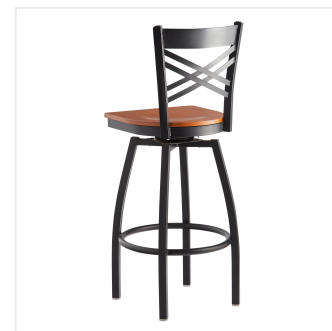

Lancaster Table & Seating Black Finish Cross Back Swivel Bar Stool with Cherry Wood Seat

#164BCROSBSCY

Item #: 164BCROSBSCY Qty: _____

Project: _____

Approval: _____ Date: _____

Features

- Contoured back and swivel design allows guests to comfortably socialize
- Trendy cherry wood seat brings elegance to any establishment
- Durable metal frame with stain- and smudge-resistant black powder coated finish
- Great for bar and raised table seating
- Ships unassembled to save on shipping costs

Technical Data

Capacity	330 lb.
Color	Black
Features	Swivel Seat
Finish	Black
Frame Color	Black
Frame Material	Metal Steel
Padded Seat	Without Padded Seat
Seat Color	Brown
Seat Material	Wood
Seat Thickness	3/4 Inch
Style	Cross Back
Type	Bar Stools

Plan View

Notes & Details

Seat your guests in comfort and style with this Lancaster Table & Seating black finish cross back swivel bar stool cherry wood seat. This bar stool's wood seat combines with its contemporary cross back steel frame to instill a modern look in any location. Plus, since this bar stool's back is contoured, it will provide comfort for the customer while maintaining a distinct appearance.

This bar stool's sturdy steel frame provides unmatched durability in your dining room. It can hold up to 330 lb. of weight thanks to the steel frame and supports under the seat. Additionally, the black powder coating on this bar stool ensures longevity through everyday wear and tear, resisting strains, scratches, and smudges. It also features a cross back design that gives it a unique visual appeal, making it perfect for either upscale or casual decor. The plywood seat provides comfort for your guests, and it's also durable and easy to clean! The cherry wood finish is perfect for adding a contemporary feel to your establishment.