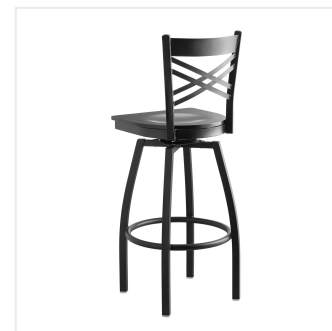

## Lancaster Table & Seating Black Finish Cross Back Swivel Bar Stool with Black Wood Seat

#164BCROSBSBW

Item #: 164BCROSBSBW Qty: \_\_\_\_\_

Project: \_\_\_\_\_

Approval: \_\_\_\_\_ Date: \_\_\_\_\_

### Features

- Contoured back and swivel design allows guests to comfortably socialize
- Trendy black wood seat brings elegance to any establishment
- Durable metal frame with stain- and smudge-resistant black powder coated finish
- Great for bar and raised table seating
- Ships unassembled to save on shipping costs

## Technical Data

Capacity	330 lb.
Color	Black
Features	Swivel Seat
Finish	Black
Frame Color	Black
Frame Material	Metal Steel
Padded Seat	Without Padded Seat
Seat Color	Black
Seat Material	Wood
Seat Thickness	3/4 Inch
Style	Cross Back
Type	Bar Stools

## Notes & Details

---

Seat your guests in comfort and style with this Lancaster Table & Seating black finish cross back swivel bar stool black wood seat. This bar stool's wood seat combines with its contemporary cross back steel frame to instill a modern look in any location. Plus, since this bar stool's back is contoured, it will provide comfort for the customer while maintaining a distinct appearance.