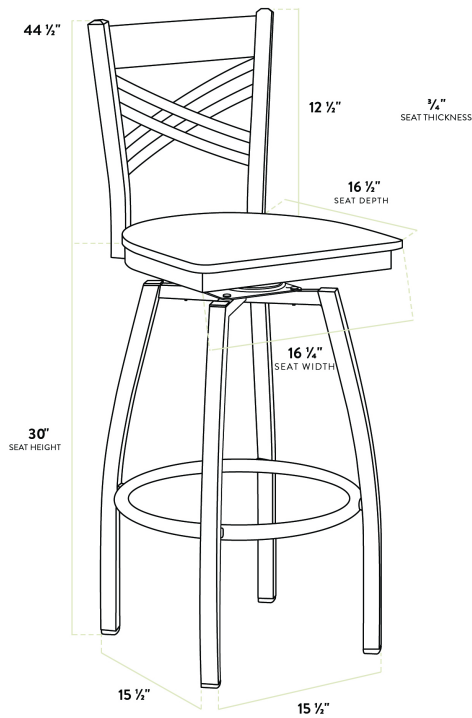

Technical Data

Capacity	330 lb.
Color	Black
Features	Swivel Seat
Finish	Black
Frame Color	Black
Frame Material	Metal Steel
Padded Seat	Without Padded Seat
Seat Color	Black
Seat Material	Wood
Seat Thickness	3/4 Inch
Style	Cross Back
Type	Bar Stools

Plan View