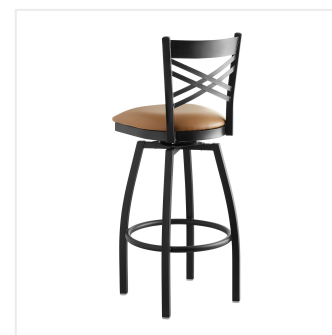

Lancaster Table & Seating Black Finish Cross Back Swivel Bar Stool with 2 1/2" Light Brown Vinyl Padded Seat

#164BCROSBLBS

Item #: 164BCROSBLBS Qty: _____

Project: _____

Approval: _____ Date: _____

Features

- Contoured back and swivel design allows guests to comfortably socialize
- Soft 2 1/2" thick vinyl padded cushion
- Durable steel frame with stain- and smudge-resistant black powder coated finish
- Great for bar and raised table seating
- Ships unassembled to save on shipping costs

Technical Data

Capacity	330 lb.
Color	Black
Features	Swivel Seat
Finish	Black
Frame Color	Black
Frame Material	Metal Steel
Padded Seat	With Padded Seat
Seat Color	Brown
Seat Material	Vinyl
Seat Thickness	2 1/2 Inches
Style	Cross Back
Type	Bar Stools

Plan View

Notes & Details

Seat your guests in comfort and style with this Lancaster Table & Seating black finish cross back swivel bar stool with 2 1/2" light brown vinyl padded seat. This bar stool's sleek padded seat combines with its contemporary cross back steel frame to instill a modern look in any location. Plus, since this bar stool's back is contoured, it will provide comfort for the customer while maintaining a distinct appearance.