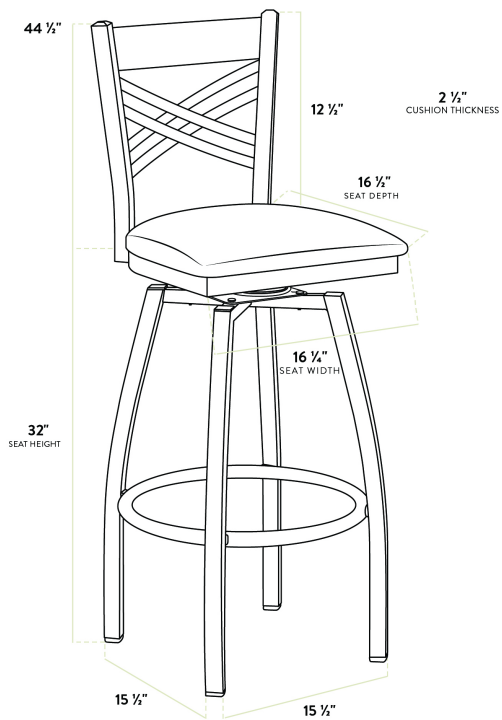

Technical Data

Capacity	330 lb.
Color	Black
Features	Swivel Seat
Finish	Black
Frame Color	Black
Frame Material	Metal Steel
Padded Seat	With Padded Seat
Seat Color	Brown
Seat Material	Vinyl
Seat Thickness	2 1/2 Inches
Style	Cross Back
Type	Bar Stools

Plan View