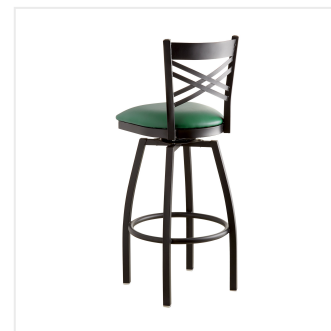

Lancaster Table & Seating Black Finish Cross Back Swivel Bar Stool with 2 1/2" Green Vinyl Padded Seat

#164BCROSBGNS

Item #: 164BCROSBGNS Qty: _____

Project: _____

Approval: _____ Date: _____

Features

- Contoured back and swivel design allows guests to comfortably socialize
- Soft 2 1/2" thick vinyl padded cushion
- Durable steel frame with stain- and smudge-resistant black powder coated finish
- Great for bar and raised table seating
- Ships unassembled to save on shipping costs

Technical Data

Capacity	330 lb.
Color	Black
Features	Swivel Seat
Finish	Black
Frame Color	Black
Frame Material	Metal Steel
Padded Seat	With Padded Seat
Seat Color	Green
Seat Material	Vinyl
Seat Thickness	2 1/2 Inches
Style	Cross Back
Type	Bar Stools

Plan View

Notes & Details

Seat your guests in comfort and style with this Lancaster Table & Seating black finish cross back swivel bar stool with 2 1/2" green vinyl padded seat. This bar stool's sleek padded seat combines with its contemporary cross back steel frame to instill a modern look in any location. Plus, since this bar stool's back is contoured, it will provide comfort for the customer while maintaining a distinct appearance.

This bar stool's sturdy steel frame provides unmatched durability in your dining room. It can hold up to 330 lb. of weight thanks to the steel frame and supports under the seat. Additionally, the black powder coating on this bar stool ensures longevity through everyday wear and tear, resisting strains, scratches, and smudges. It also features a cross back design that gives it a unique visual appeal, making it perfect for either upscale or casual decor. The 2 1/2" thick green vinyl padded seat provides comfort for your guests, and it's also durable and easy to clean! It is made with fire-retardant foam for added safety.