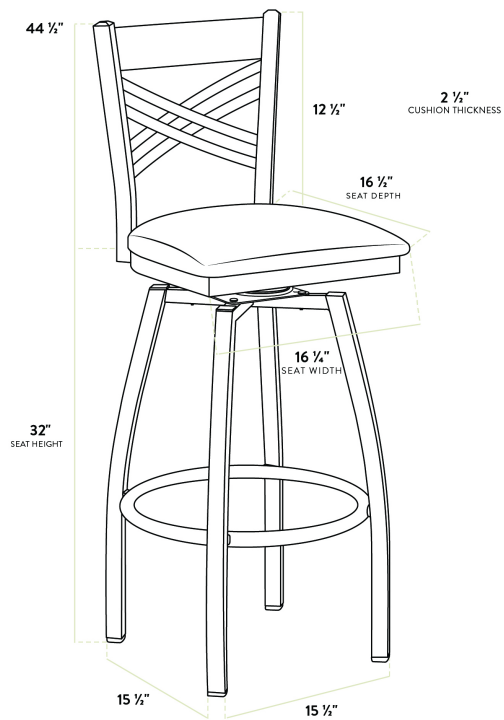

Lancaster Table & Seating Black Finish Cross Back Swivel Bar Stool with 2 1/2" Green Vinyl Padded Seat

#164BCROSBGNS

Item #: 164BCROSBGNS Qty: _____

Project: _____

Approval: _____ Date: _____

Features

- Contoured back and swivel design allows guests to comfortably socialize
- Soft 2 1/2" thick vinyl padded cushion
- Durable steel frame with stain- and smudge-resistant black powder coated finish
- Great for bar and raised table seating
- Ships unassembled to save on shipping costs

Technical Data

Length	16 1/2 Inches
Width	16 3/4 Inches
Height	44 1/2 Inches
Seat Width	16 3/4 Inches
Seat Depth	16 1/2 Inches
Height Style	Bar Height
Seat Height	32 Inches
Arms	Without Arms
Assembled	Assembly Required
Back	With Back

Technical Data

Capacity	330 lb.
Color	Black
Features	Swivel Seat
Finish	Black
Frame Color	Black
Frame Material	Metal Steel
Padded Seat	With Padded Seat
Seat Color	Green
Seat Material	Vinyl
Seat Thickness	2 1/2 Inches
Style	Cross Back
Type	Bar Stools

Plan View

Notes & Details

Seat your guests in comfort and style with this Lancaster Table & Seating black finish cross back swivel bar stool with 2 1/2" green vinyl padded seat. This bar stool's sleek padded seat combines with its contemporary cross back steel frame to instill a modern look in any location. Plus, since this bar stool's back is contoured, it will provide comfort for the customer while maintaining a distinct appearance.