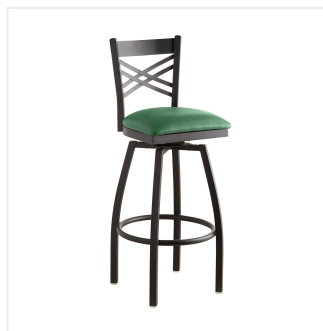

Lancaster Table & Seating Black Finish Cross Back Swivel Bar Stool with 2 1/2" Green Vinyl Padded Seat

#164BCROSBGNS

Item #: 164BCROSBGNS Qty: _____

Project: _____

Approval: _____ Date: _____

Features

- Contoured back and swivel design allows guests to comfortably socialize
- Soft 2 1/2" thick vinyl padded cushion
- Durable steel frame with stain- and smudge-resistant black powder coated finish
- Great for bar and raised table seating
- Ships unassembled to save on shipping costs

Technical Data

Capacity	330 lb.
Color	Black
Features	Swivel Seat
Finish	Black
Frame Color	Black
Frame Material	Metal Steel
Padded Seat	With Padded Seat
Seat Color	Green
Seat Material	Vinyl
Seat Thickness	2 1/2 Inches
Style	Cross Back
Type	Bar Stools

Plan View

Notes & Details

Seat your guests in comfort and style with this Lancaster Table & Seating black finish cross back swivel bar stool with 2 1/2" green vinyl padded seat. This bar stool's sleek padded seat combines with its contemporary cross back steel frame to instill a modern look in any location. Plus, since this bar stool's back is contoured, it will provide comfort for the customer while maintaining a distinct appearance.

This bar stool's sturdy steel frame provides unmatched durability in your dining room. It can hold up to 330 lb. of weight thanks to the steel frame and supports under the seat. Additionally, the black powder coating on this bar stool ensures longevity through everyday wear and tear, resisting strains, scratches, and smudges. It also features a cross back design that gives it a unique visual appeal, making it perfect for either upscale or casual decor. The 2 1/2" thick green vinyl padded seat provides comfort for your guests, and it's also durable and easy to clean! It is made with fire-retardant foam for added safety.