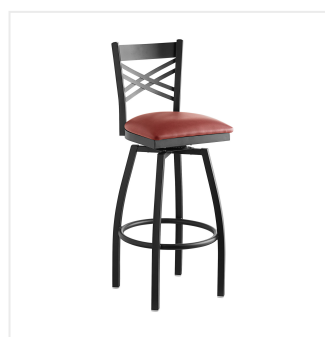

## Lancaster Table & Seating Black Finish Cross Back Swivel Bar Stool with 2 1/2" Burgundy Vinyl Padded Seat

#164BCROSBGGS

Item #: 164BCROSBGGS Qty: \_\_\_\_\_

Project: \_\_\_\_\_

Approval: \_\_\_\_\_ Date: \_\_\_\_\_

### Features

- Contoured back and swivel design allows guests to comfortably socialize
- Soft 2 1/2" thick vinyl padded cushion
- Durable steel frame with stain- and smudge-resistant black powder coated finish
- Great for bar and raised table seating
- Ships unassembled to save on shipping costs

## Technical Data

Capacity	330 lb.
Color	Black
Features	Swivel Seat
Finish	Black
Frame Color	Black
Frame Material	Metal Steel
Padded Seat	With Padded Seat
Seat Color	Burgundy
Seat Material	Vinyl
Seat Thickness	2 1/2 Inches
Style	Cross Back
Type	Bar Stools

## Notes & Details

---

Seat your guests in comfort and style with this Lancaster Table & Seating black finish cross back swivel bar stool with 2 1/2" burgundy vinyl padded seat. This bar stool's sleek padded seat combines with its contemporary cross back steel frame to instill a modern look in any location. Plus, since this bar stool's back is contoured, it will provide comfort for the customer while maintaining a distinct appearance.