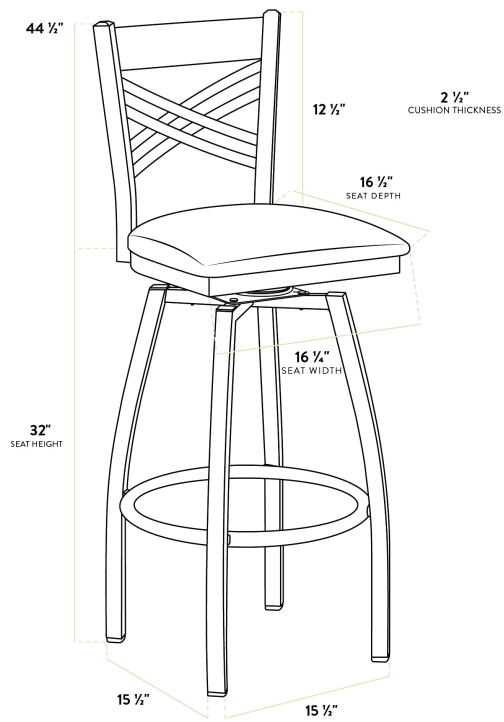

Technical Data

Capacity	330 lb.
Color	Black
Features	Swivel Seat
Finish	Black
Frame Color	Black
Frame Material	Metal Steel
Padded Seat	With Padded Seat
Seat Color	Burgundy
Seat Material	Vinyl
Seat Thickness	2 1/2 Inches
Style	Cross Back
Type	Bar Stools

Plan View