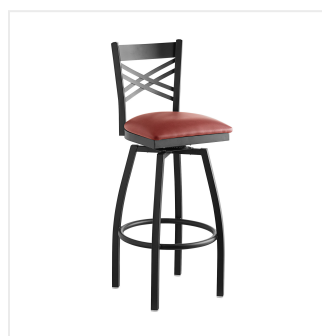

Lancaster Table & Seating Black Finish Cross Back Swivel Bar Stool with 2 1/2" Burgundy Vinyl Padded Seat

#164BCROSBGGS

Item #: 164BCROSBGGS Qty: _____

Project: _____

Approval: _____ Date: _____

Features

- Contoured back and swivel design allows guests to comfortably socialize
- Soft 2 1/2" thick vinyl padded cushion
- Durable steel frame with stain- and smudge-resistant black powder coated finish
- Great for bar and raised table seating
- Ships unassembled to save on shipping costs

Technical Data

Capacity	330 lb.
Features	Swivel Seat
Finish	Powder-Coated
Frame Color	Black
Frame Material	Metal Steel
Padded Seat	With Padded Seat
Seat Color	Burgundy
Seat Material	Vinyl
Seat Thickness	2 1/2 Inches
Seat Type	Solid
Style	Cross Back
Type	Stools
Usage	Indoor

Plan View

Notes & Details

Seat your guests in comfort and style with this Lancaster Table & Seating black finish cross back swivel bar stool with 2 1/2" burgundy vinyl padded seat. This bar stool's sleek padded seat combines with its contemporary cross back steel frame to instill a modern look in any location. Plus, since this bar stool's back is contoured, it will provide comfort for the customer while maintaining a distinct appearance.

This bar stool's sturdy steel frame provides unmatched durability in your dining room. It can hold up to 330 lb. of weight thanks to the steel frame and supports under the seat. Additionally, the black powder coating on this bar stool ensures longevity through everyday wear and tear, resisting strains, scratches, and smudges. It also features a cross back design that gives it a unique visual appeal, making it perfect for either upscale or casual decor. The 2 1/2" thick burgundy vinyl padded seat provides comfort for your guests, and it's also durable and easy to clean! It is made with fire-retardant foam for added safety.