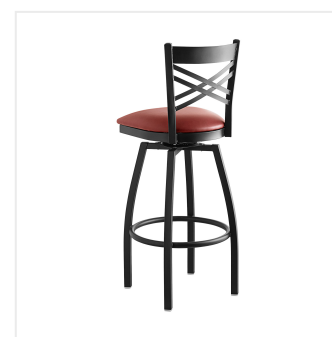

## Lancaster Table & Seating Black Finish Cross Back Swivel Bar Stool with 2 1/2" Burgundy Vinyl Padded Seat

#164BCROSBGGS

Item #: 164BCROSBGGS Qty: \_\_\_\_\_

Project: \_\_\_\_\_

Approval: \_\_\_\_\_ Date: \_\_\_\_\_

### Features

- Contoured back and swivel design allows guests to comfortably socialize
- Soft 2 1/2" thick vinyl padded cushion
- Durable steel frame with stain- and smudge-resistant black powder coated finish
- Great for bar and raised table seating
- Ships unassembled to save on shipping costs

## Technical Data

Capacity	330 lb.
Color	Black
Features	Swivel Seat
Finish	Black
Frame Color	Black
Frame Material	Metal Steel
Padded Seat	With Padded Seat
Seat Color	Burgundy
Seat Material	Vinyl
Seat Thickness	2 1/2 Inches
Style	Cross Back
Type	Bar Stools

## Notes & Details

---

Seat your guests in comfort and style with this Lancaster Table & Seating black finish cross back swivel bar stool with 2 1/2" burgundy vinyl padded seat. This bar stool's sleek padded seat combines with its contemporary cross back steel frame to instill a modern look in any location. Plus, since this bar stool's back is contoured, it will provide comfort for the customer while maintaining a distinct appearance.