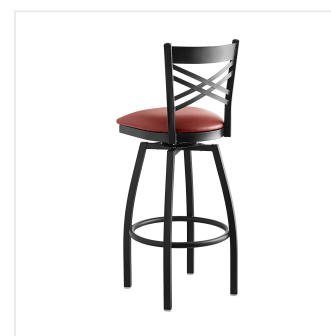

Lancaster Table & Seating Black Finish Cross Back Swivel Bar Stool with 2 1/2" Burgundy Vinyl Padded Seat

#164BCROSBGGS

Item #: 164BCROSBGGS Qty: _____

Project: _____

Approval: _____ Date: _____

Features

- Contoured back and swivel design allows guests to comfortably socialize
- Soft 2 1/2" thick vinyl padded cushion
- Durable steel frame with stain- and smudge-resistant black powder coated finish
- Great for bar and raised table seating
- Ships unassembled to save on shipping costs

Technical Data

Capacity	330 lb.
Features	Swivel Seat
Finish	Powder-Coated
Frame Color	Black
Frame Material	Metal Steel
Padded Seat	With Padded Seat
Seat Color	Burgundy
Seat Material	Vinyl
Seat Thickness	2 1/2 Inches
Seat Type	Solid
Style	Cross Back
Type	Stools
Usage	Indoor

Plan View

Notes & Details

Seat your guests in comfort and style with this Lancaster Table & Seating black finish cross back swivel bar stool with 2 1/2" burgundy vinyl padded seat. This bar stool's sleek padded seat combines with its contemporary cross back steel frame to instill a modern look in any location. Plus, since this bar stool's back is contoured, it will provide comfort for the customer while maintaining a distinct appearance.

This bar stool's sturdy steel frame provides unmatched durability in your dining room. It can hold up to 330 lb. of weight thanks to the steel frame and supports under the seat. Additionally, the black powder coating on this bar stool ensures longevity through everyday wear and tear, resisting strains, scratches, and smudges. It also features a cross back design that gives it a unique visual appeal, making it perfect for either upscale or casual decor. The 2 1/2" thick burgundy vinyl padded seat provides comfort for your guests, and it's also durable and easy to clean! It is made with fire-retardant foam for added safety.