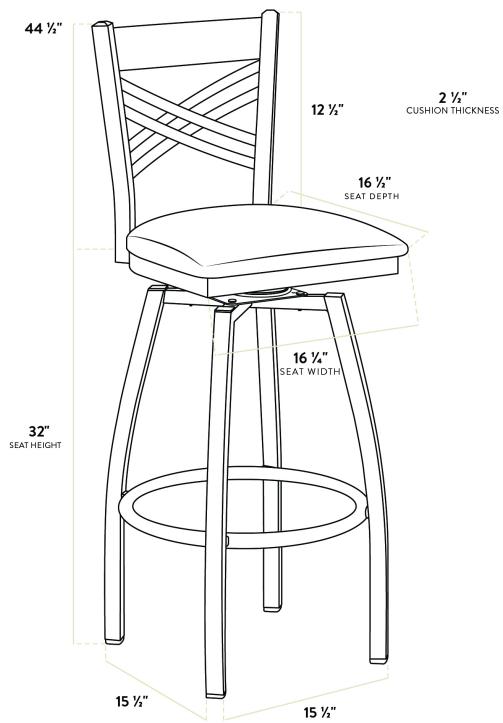

Lancaster Table & Seating Black Finish Cross Back Swivel Bar Stool with 2 1/2" Burgundy Vinyl Padded Seat

#164BCROSBGGS

Item #: 164BCROSBGGS Qty: _____

Project: _____

Approval: _____ Date: _____

Features

- Contoured back and swivel design allows guests to comfortably socialize
- Soft 2 1/2" thick vinyl padded cushion
- Durable steel frame with stain- and smudge-resistant black powder coated finish
- Great for bar and raised table seating
- Ships unassembled to save on shipping costs

Technical Data

Length	16 1/2 Inches
Width	16 3/4 Inches
Height	44 1/2 Inches
Seat Width	16 3/4 Inches
Seat Depth	16 1/2 Inches
Height Style	Bar Height
Seat Height	32 Inches
Arms	Without Arms
Assembly Options	Assembly Required
Back	With Back

Technical Data

Capacity	330 lb.
Features	Swivel Seat
Finish	Powder-Coated
Frame Color	Black
Frame Material	Metal Steel
Padded Seat	With Padded Seat
Seat Color	Burgundy
Seat Material	Vinyl
Seat Thickness	2 1/2 Inches
Seat Type	Solid
Style	Cross Back
Type	Stools
Usage	Indoor

Plan View

Notes & Details

Seat your guests in comfort and style with this Lancaster Table & Seating black finish cross back swivel bar stool with 2 1/2" burgundy vinyl padded seat. This bar stool's sleek padded seat combines with its contemporary cross back steel frame to instill a modern look in any location. Plus, since this bar stool's back is contoured, it will provide comfort for the customer while maintaining a distinct appearance.