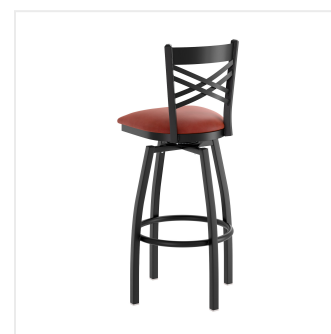

## Lancaster Table & Seating Black Finish Cross Back Swivel Bar Stool with 2 1/2" Burgundy Vinyl Padded Seat

#164BCROSBGGS

Item #: 164BCROSBGGS Qty: \_\_\_\_\_

Project: \_\_\_\_\_

Approval: \_\_\_\_\_ Date: \_\_\_\_\_

### Features

- Contoured back and swivel design allows guests to comfortably socialize
- Soft 2 1/2" thick vinyl padded cushion
- Durable steel frame with stain- and smudge-resistant black powder-coated finish
- Great for bar and raised table seating
- Ships unassembled to save on shipping costs

## Technical Data

Capacity	330 lb.
Design	Traditional
Features	Swivel Seat
Finish	Powder-Coated
Frame Color	Black
Frame Material	Metal Steel
Padded Seat	With Padded Seat
Seat Color	Burgundy
Seat Material	Vinyl
Seat Thickness	2 1/2 Inches
Seat Type	Solid
Style	Cross Back
Type	Stools
Usage	Indoor

## Notes & Details

---

Seat your guests in comfort and style with this Lancaster Table & Seating black finish cross back swivel bar stool with 2 1/2" burgundy vinyl padded seat. This bar stool's sleek padded seat combines with its contemporary cross back steel frame to instill a modern look in any location. Plus, since this bar stool's back is contoured, it will provide comfort for the customer while maintaining a distinct appearance.