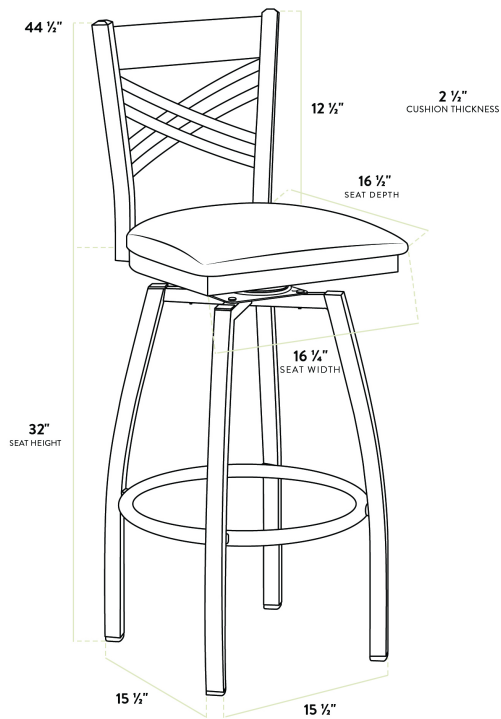

Technical Data

Capacity	330 lb.
Design	Traditional
Features	Swivel Seat
Finish	Powder-Coated
Frame Color	Black
Frame Material	Metal Steel
Padded Seat	With Padded Seat
Seat Color	Burgundy
Seat Material	Vinyl
Seat Thickness	2 1/2 Inches
Seat Type	Solid
Style	Cross Back
Type	Stools
Usage	Indoor

Plan View