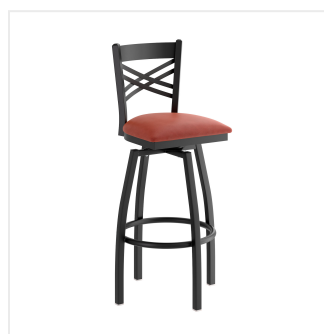

## Lancaster Table & Seating Black Finish Cross Back Swivel Bar Stool with 2 1/2" Burgundy Vinyl Padded Seat

#164BCROSBGGS

Item #: 164BCROSBGGS Qty: \_\_\_\_\_

Project: \_\_\_\_\_

Approval: \_\_\_\_\_ Date: \_\_\_\_\_

### Features

- Contoured back and swivel design allows guests to comfortably socialize
- Soft 2 1/2" thick vinyl padded cushion
- Durable steel frame with stain- and smudge-resistant black powder-coated finish
- Great for bar and raised table seating
- Ships unassembled to save on shipping costs

## Technical Data

Capacity	330 lb.
Design	Traditional
Features	Swivel Seat
Finish	Powder-Coated
Frame Color	Black
Frame Material	Metal Steel
Padded Seat	With Padded Seat
Seat Color	Burgundy
Seat Material	Vinyl
Seat Thickness	2 1/2 Inches
Seat Type	Solid
Style	Cross Back
Type	Stools
Usage	Indoor

## Notes & Details

---

Seat your guests in comfort and style with this Lancaster Table & Seating black finish cross back swivel bar stool with 2 1/2" burgundy vinyl padded seat. This bar stool's sleek padded seat combines with its contemporary cross back steel frame to instill a modern look in any location. Plus, since this bar stool's back is contoured, it will provide comfort for the customer while maintaining a distinct appearance.