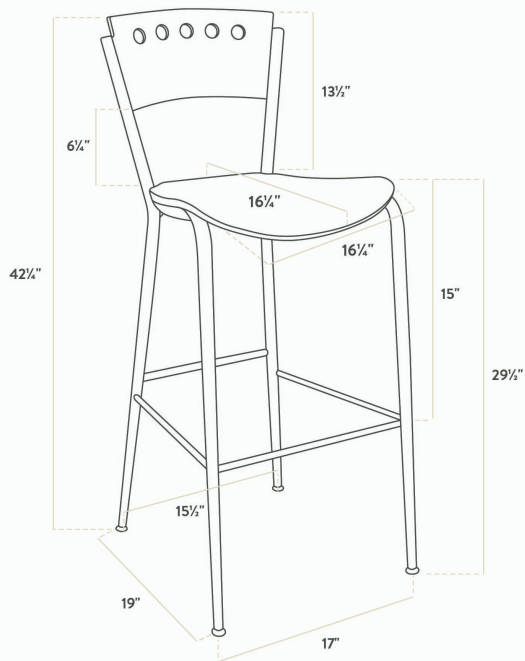

Technical Data

Back Color	Beige
Capacity	330 lb.
Color	Silver
Features	Footrest
Finish	Natural Wood
Frame Material	Metal Steel
Padded Seat	Without Padded Seat
Seat Color	Beige
Seat Material	Wood
Style	Cafe
Type	Bar Stools
Usage	Indoor

Plan View