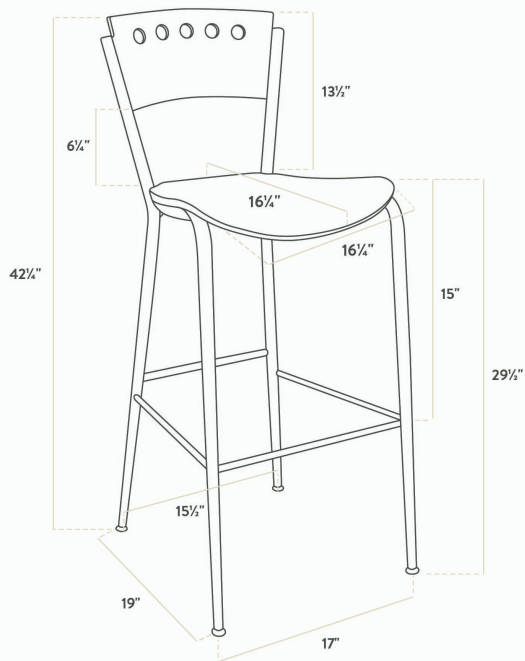

Technical Data

Back Color	Brown
Capacity	330 lb.
Color	Silver
Features	Footrest
Finish	Mahogany
Frame Material	Metal Steel
Padded Seat	Without Padded Seat
Seat Color	Brown
Seat Material	Wood
Style	Cafe
Type	Bar Stools
Usage	Indoor

Plan View