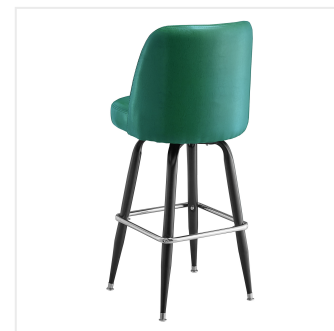

Lancaster Table & Seating Pine Green Vinyl Bar Stool with Swivel Bucket Seat

#164BBUCK19GN

Item #: 164BBUCK19GN Qty: _____

Project: _____

Approval: _____ Date: _____

Features

- 3 1/2" thick vinyl padded bucket seat
- Attractive, easy-to-clean pine green vinyl upholstery
- Plastic glides protect floors from scratches and scuffs
- Built-in footrest for exceptional comfort
- Swivel design allows guests to easily socialize

Technical Data

Width	19 Inches
Height	43 Inches
Seat Width	18 1/2 Inches
Seat Depth	15 1/2 Inches
Height Style	Bar Height
Seat Height	29 Inches
Arms	Without Arms
Back Color	Green
Capacity	300 lb.
Color	Black

Seat your guests in comfort and style with this Lancaster Table & Seating pine green vinyl bar stool with swivel bucket seat. This bar stool's sleek padded seat combines with its contemporary steel frame to instill a modern look in any location. The 29" seat height is perfect for both bar and raised table seating, and the 18 1/2" wide bucket seat ensures that your guests can sit comfortably in your bar, club, or game room. Plus, the seat's wide, contoured back will provide comfort while maintaining a distinct appearance.

Thanks to the 18 gauge steel frame, this bar stool can hold up to 300 lb. of weight. Additionally, the black powder coating on this stool ensures longevity through everyday wear and tear, resisting strains, scratches, and smudges. The 3 1/2" thick pine green vinyl padded seat provides exceptional comfort for your guests, and it's also durable and easy to clean! Simply use a damp cloth with mild soap to remove any dirt or spills. It is made with fire-retardant foam for added safety.