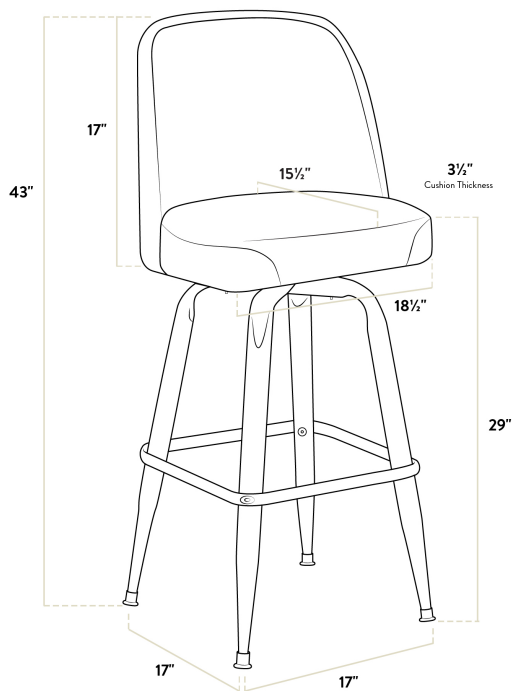

Lancaster Table & Seating Pine Green Vinyl Bar Stool with Swivel Bucket Seat

#164BBUCK19GN

Item #: 164BBUCK19GN Qty: _____

Project: _____

Approval: _____ Date: _____

Features

- 3 1/2" thick vinyl padded bucket seat
- Attractive, easy-to-clean pine green vinyl upholstery
- Plastic glides protect floors from scratches and scuffs
- Built-in footrest for exceptional comfort
- Swivel design allows guests to easily socialize

Technical Data

Width	19 Inches
Height	43 Inches
Seat Width	18 1/2 Inches
Seat Depth	15 1/2 Inches
Height Style	Bar Height
Seat Height	29 Inches
Arms	Without Arms
Back Color	Green
Capacity	300 lb.
Color	Black

Technical Data

Cushion Thickness	4 Inches
Features	Swivel Seat
Frame Material	Metal
Padded Seat	With Padded Seat
Seat Color	Green
Seat Material	Vinyl
Style	Bucket Seat
Type	Chairs

Plan View

Notes & Details

Seat your guests in comfort and style with this Lancaster Table & Seating pine green vinyl bar stool with swivel bucket seat. This bar stool's sleek padded seat combines with its contemporary steel frame to instill a modern look in any location. The 29" seat height is perfect for both bar and raised table seating, and the 18 1/2" wide bucket seat ensures that your guests can sit comfortably in your bar, club, or game room. Plus, the seat's wide, contoured back will provide comfort while maintaining a distinct appearance.