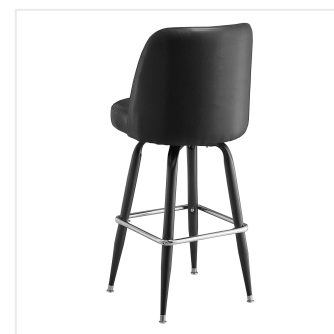

Lancaster Table & Seating Black Vinyl Bar Stool with Swivel Bucket Seat

#164BBUCK19BK

Item #: 164BBUCK19BK Qty: _____

Project: _____

Approval: _____ Date: _____

Features

- 3 1/2" thick vinyl padded bucket seat
- Attractive, easy-to-clean black vinyl upholstery
- Plastic glides protect floors from scratches and scuffs
- Built-in footrest for exceptional comfort
- Swivel design allows guests to easily socialize

Technical Data

Width	18 1/2 Inches
Height	43 Inches
Seat Width	18 1/2 Inches
Seat Depth	15 1/2 Inches
Height Style	Bar Height
Seat Height	29 Inches
Arms	Without Arms
Back Color	Black
Capacity	300 lb.
Color	Black

Seat your guests in comfort and style with this Lancaster Table & Seating black vinyl bar stool with swivel bucket seat. This bar stool's sleek padded seat combines with its contemporary steel frame to instill a modern look in any location. The 29" seat height is perfect for both bar and raised table seating, and the 18 1/2" wide bucket seat ensures that your guests can sit comfortably in your bar, club, or game room. Plus, the seat's wide, contoured back will provide comfort while maintaining a distinct appearance.

Thanks to the 18 gauge steel frame, this bar stool can hold up to 300 lb. of weight. Additionally, the black powder coating on this stool ensures longevity through everyday wear and tear, resisting strains, scratches, and smudges. The 3 1/2" thick black vinyl padded seat provides exceptional comfort for your guests, and it's also durable and easy to clean! Simply use a damp cloth with mild soap to remove any dirt or spills. It is made with fire-retardant foam for added safety.