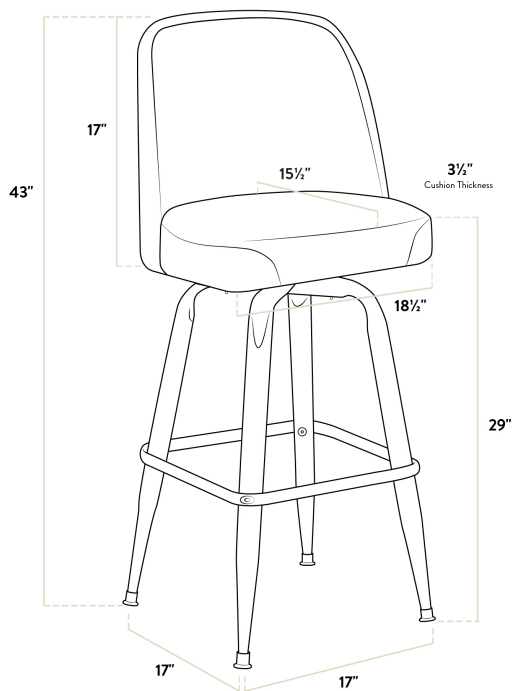

Lancaster Table & Seating Black Vinyl Bar Stool with Swivel Bucket Seat

#164BBUCK19BK

Item #: 164BBUCK19BK Qty: _____

Project: _____

Approval: _____ Date: _____

Features

- 3 1/2" thick vinyl padded bucket seat
- Attractive, easy-to-clean black vinyl upholstery
- Plastic glides protect floors from scratches and scuffs
- Built-in footrest for exceptional comfort
- Swivel design allows guests to easily socialize

Technical Data

Width	18 1/2 Inches
Height	43 Inches
Seat Width	18 1/2 Inches
Seat Depth	15 1/2 Inches
Height Style	Bar Height
Seat Height	29 Inches
Arms	Without Arms
Back Color	Black
Capacity	300 lb.
Color	Black

Technical Data

Cushion Thickness	4 Inches
Features	Swivel Seat
Frame Material	Metal
Padded Seat	With Padded Seat
Seat Color	Black
Seat Material	Vinyl
Style	Bucket Seat
Type	Chairs

Plan View

Notes & Details

Seat your guests in comfort and style with this Lancaster Table & Seating black vinyl bar stool with swivel bucket seat. This bar stool's sleek padded seat combines with its contemporary steel frame to instill a modern look in any location. The 29" seat height is perfect for both bar and raised table seating, and the 18 1/2" wide bucket seat ensures that your guests can sit comfortably in your bar, club, or game room. Plus, the seat's wide, contoured back will provide comfort while maintaining a distinct appearance.