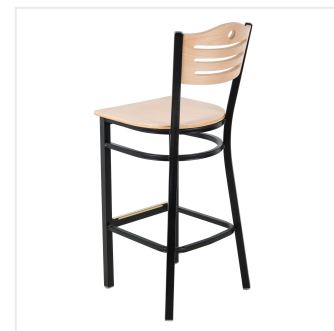

Lancaster Table & Seating Black Finish Bistro Bar Stool with Natural Wood Seat and Back - Detached Seat

#164BBSNWNTKD

Item #: 164BBSNWNTKD Qty: _____

Project: _____

Approval: _____ Date: _____

Features

- Contoured back and built-in footrest for exceptional comfort
- Natural wood seat brings a contemporary style to your establishment
- Durable steel frame with stain- and smudge-resistant black powder coated finish
- Light weight construction allows staff and customers to maneuver easily
- Ships unassembled to save on shipping costs

Technical Data

Back Color	Beige
Capacity	330 lb.
Color	Black
Finish	Natural Wood
Frame Material	Metal Steel
Padded Seat	Without Padded Seat
Seat Color	Beige
Seat Material	Wood
Seat Thickness	3/4 Inch
Style	Bistro
Type	Bar Stools
Usage	Indoor

Plan View

Notes & Details

Seat your guests in comfort and style with this Lancaster Table & Seating black finish bistro bar stool with natural wood seat and back. This bar stool's stylish back and wood seat combine with its modern steel frame to instill a unique look in any location. Plus, since this bar stool's back is contoured for a customer's back, it will provide comfort while maintaining a distinct appearance.

This bar stool's sturdy steel frame provides unmatched durability in your dining room. It can hold up to 330 lb. of weight thanks to the steel frame and supports under the seat. Additionally, the black powder coating on this bar stool ensures longevity through everyday wear and tear, resisting stains, scratches, and smudges. It features a bistro style back with attractive slats and a cutout hole, which gives it a unique visual appeal. Plus, the bar stool's armless design is less restrictive and allows guests to socialize freely. The natural wood seat and back are easy to clean and maintain, and they offer style and convenience in any establishment!