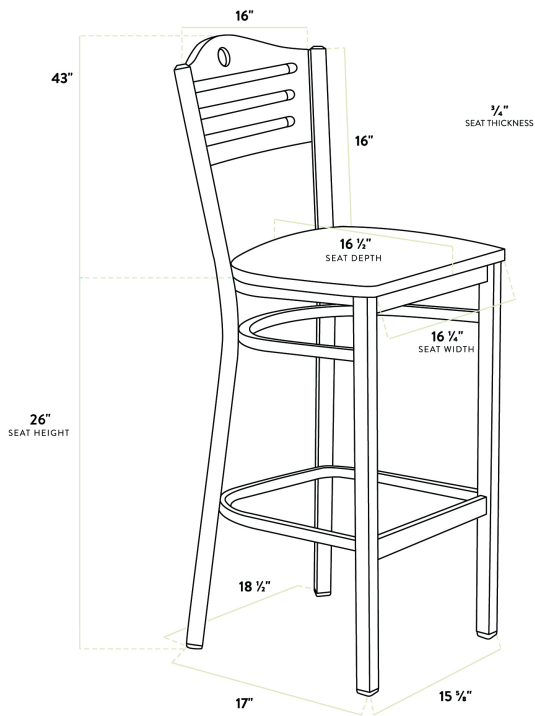

Lancaster Table & Seating Black Finish Bistro Bar Stool with Natural Wood Seat and Back - Detached Seat

#164BBSNWNTKD

Item #: 164BBSNWNTKD Qty: _____

Project: _____

Approval: _____ Date: _____

Features

- Contoured back and built-in footrest for exceptional comfort
- Natural wood seat brings a contemporary style to your establishment
- Durable steel frame with stain- and smudge-resistant black powder coated finish
- Light weight construction allows staff and customers to maneuver easily
- Ships unassembled to save on shipping costs

Technical Data

Width	18 1/2 Inches
Depth	17 Inches
Height	43 Inches
Seat Width	16 1/4 Inches
Seat Depth	16 1/2 Inches
Height Style	Bar Height
Seat Height	28 Inches
Arms	Without Arms
Assembled	Assembly Required
Back	With Back

Technical Data

Back Color	Beige
Capacity	330 lb.
Color	Black
Finish	Natural Wood
Frame Material	Metal Steel
Padded Seat	Without Padded Seat
Seat Color	Beige
Seat Material	Wood
Seat Thickness	3/4 Inch
Style	Bistro
Type	Bar Stools
Usage	Indoor

Plan View

Notes & Details

Seat your guests in comfort and style with this Lancaster Table & Seating black finish bistro bar stool with natural wood seat and back. This bar stool's stylish back and wood seat combine with its modern steel frame to instill a unique look in any location. Plus, since this bar stool's back is contoured for a customer's back, it will provide comfort while maintaining a distinct appearance.