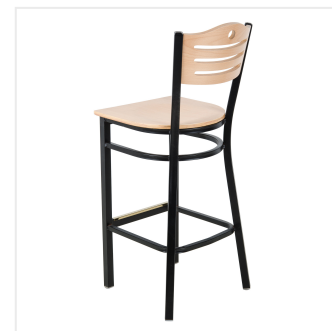

Lancaster Table & Seating Black Finish Bistro Bar Stool with Natural Wood Seat and Back - Assembled

#164BBSNWNTAS

Item #: 164BBSNWNTAS Qty: _____

Project: _____

Approval: _____ Date: _____

Features

- Contoured back and built-in footrest for exceptional comfort
- Natural wood seat brings a contemporary style to your establishment
- Durable steel frame with stain- and smudge-resistant black powder coated finish
- Light weight construction allows staff and customers to maneuver easily
- Ships assembled for immediate use

Technical Data

Back Color	Beige
Capacity	330 lb.
Color	Black
Finish	Natural Wood
Frame Material	Metal Steel
Padded Seat	Without Padded Seat
Seat Color	Beige
Seat Material	Wood
Seat Thickness	3/4 Inch
Style	Bistro
Type	Bar Stools
Usage	Indoor

Plan View

Notes & Details

Seat your guests in comfort and style with this Lancaster Table & Seating black finish bistro bar stool with natural wood seat and back. This bar stool's stylish back and wood seat combine with its modern steel frame to instill a unique look in any location. Plus, since this bar stool's back is contoured for a customer's back, it will provide comfort while maintaining a distinct appearance.

This bar stool's sturdy steel frame provides unmatched durability in your dining room. It can hold up to 330 lb. of weight thanks to the steel frame and supports under the seat. Additionally, the black powder coating on this bar stool ensures longevity through everyday wear and tear, resisting stains, scratches, and smudges. It features a bistro style back with attractive slats and a cutout hole, which gives it a unique visual appeal. Plus, the bar stool's armless design is less restrictive and allows guests to socialize freely. The natural wood seat and back are easy to clean and maintain, and they offer style and convenience in any establishment!