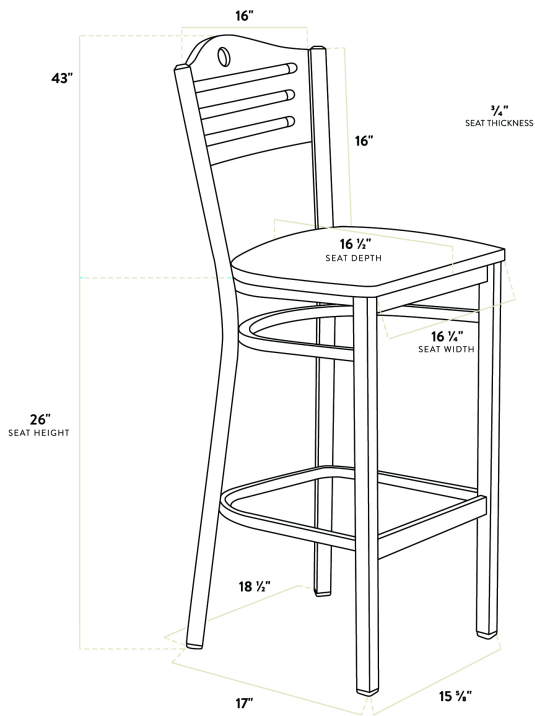

Lancaster Table & Seating Black Finish Bistro Bar Stool with Natural Wood Seat and Back - Assembled

#164BBSNWNTAS

Item #: 164BBSNWNTAS Qty: _____

Project: _____

Approval: _____ Date: _____

Features

- Contoured back and built-in footrest for exceptional comfort
- Natural wood seat brings a contemporary style to your establishment
- Durable steel frame with stain- and smudge-resistant black powder coated finish
- Light weight construction allows staff and customers to maneuver easily
- Ships assembled for immediate use

Certifications

Fully Assembled

Technical Data

Width	18 1/2 Inches
Depth	17 Inches
Height	43 Inches
Seat Width	16 1/4 Inches
Seat Depth	16 1/2 Inches
Height Style	Bar Height
Seat Height	28 Inches
Arms	Without Arms
Assembled	Fully Assembled
Back	With Back

Technical Data

Back Color	Beige
Capacity	330 lb.
Color	Black
Finish	Natural Wood
Frame Material	Metal Steel
Padded Seat	Without Padded Seat
Seat Color	Beige
Seat Material	Wood
Seat Thickness	3/4 Inch
Style	Bistro
Type	Bar Stools
Usage	Indoor

Plan View

Notes & Details

Seat your guests in comfort and style with this Lancaster Table & Seating black finish bistro bar stool with natural wood seat and back. This bar stool's stylish back and wood seat combine with its modern steel frame to instill a unique look in any location. Plus, since this bar stool's back is contoured for a customer's back, it will provide comfort while maintaining a distinct appearance.