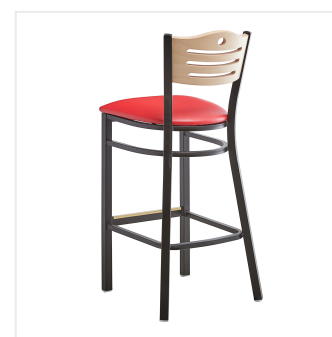

## Lancaster Table & Seating Black Finish Bistro Bar Stool with Red Vinyl Seat and Natural Wood Back - Detached Seat

#164BBSNVRDKD

Item #: 164BBSNVRDKD Qty: \_\_\_\_\_

Project: \_\_\_\_\_

Approval: \_\_\_\_\_ Date: \_\_\_\_\_

### Features

- Contoured back and built-in footrest for exceptional comfort
- Soft 2 1/2" thick vinyl padded cushion
- Durable steel frame with stain- and smudge-resistant black powder coated finish
- Light weight construction allows staff and customers to maneuver easily
- Ships unassembled to save on shipping costs

## Technical Data

|                |                  |
|----------------|------------------|
| Back Color     | Beige            |
| Capacity       | 330 lb.          |
| Color          | Black            |
| Finish         | Natural Wood     |
| Frame Material | Metal<br>Steel   |
| Padded Seat    | With Padded Seat |
| Seat Color     | Red              |
| Seat Material  | Vinyl            |
| Seat Thickness | 2 1/2 Inches     |
| Style          | Bistro           |
| Type           | Bar Stools       |
| Usage          | Indoor           |

## Notes & Details

---

Seat your guests in comfort and style with this Lancaster Table & Seating black finish bistro bar stool with 2 1/2" red vinyl padded seat and natural wood back. This bar stool's stylish back and padded seat combine with its modern steel frame to instill a unique look in any location. Plus, since this bar stool's back is contoured for a customer's back, it will provide comfort while maintaining a distinct appearance.