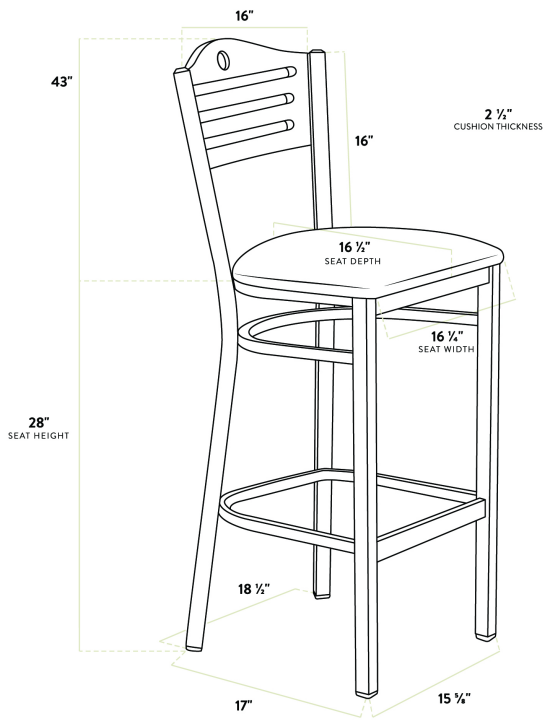

Technical Data

Back Color	Beige
Capacity	330 lb.
Color	Black
Finish	Natural Wood
Frame Material	Metal Steel
Padded Seat	With Padded Seat
Seat Color	Red
Seat Material	Vinyl
Seat Thickness	2 1/2 Inches
Style	Bistro
Type	Bar Stools
Usage	Indoor

Plan View