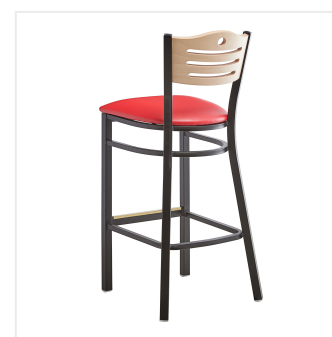

Lancaster Table & Seating Black Finish Bistro Bar Stool with Red Vinyl Seat and Natural Wood Back - Assembled

#164BBSNVRDAS

Item #: 164BBSNVRDAS Qty: _____

Project: _____

Approval: _____ Date: _____

Features

- Contoured back and built-in footrest for exceptional comfort
- Soft 2 1/2" thick vinyl padded cushion
- Durable steel frame with stain- and smudge-resistant black powder coated finish
- Light weight construction allows staff and customers to maneuver easily
- Ships assembled for immediate use

Technical Data

Capacity	330 lb.
Color	Black
Finish	Natural Wood
Frame Material	Metal Steel
Padded Seat	With Padded Seat
Seat Color	Red
Seat Material	Vinyl
Seat Thickness	2 1/2 Inches
Style	Bistro
Type	Bar Stools
Usage	Indoor

Plan View

Notes & Details

Seat your guests in comfort and style with this Lancaster Table & Seating black finish bistro bar stool with 2 1/2" red vinyl padded seat and natural wood back. This bar stool's stylish back and padded seat combine with its modern steel frame to instill a unique look in any location. Plus, since this bar stool's back is contoured for a customer's back, it will provide comfort while maintaining a distinct appearance.