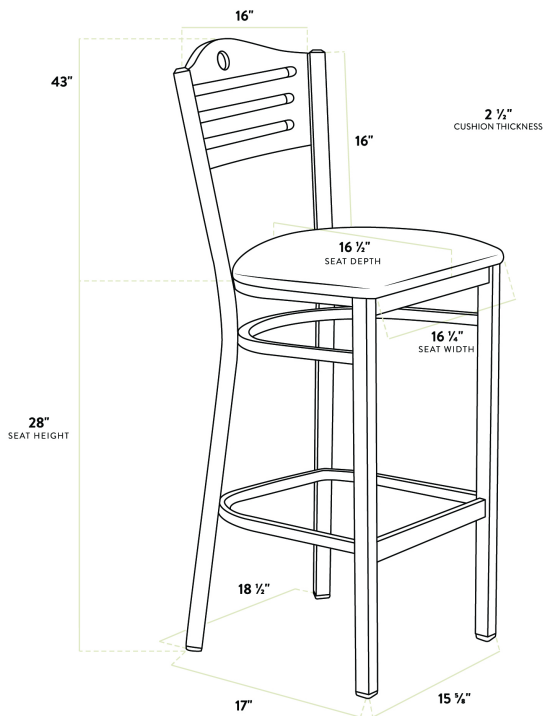

Lancaster Table & Seating Black Finish Bistro Bar Stool with Red Vinyl Seat and Natural Wood Back - Assembled

#164BBSNVRDAS

Item #: 164BBSNVRDAS Qty: _____

Project: _____

Approval: _____ Date: _____

Features

Certifications

Fully Assembled

Technical Data

Width	18 1/2 Inches
Depth	17 Inches
Height	43 Inches
Seat Width	16 1/4 Inches
Seat Depth	16 1/2 Inches
Height Style	Bar Height
Seat Height	28 Inches
Arms	Without Arms
Back	With Back
Back Color	Beige

Technical Data

Capacity	330 lb.
Color	Black
Finish	Natural Wood
Frame Material	Metal Steel
Padded Seat	With Padded Seat
Seat Color	Red
Seat Material	Vinyl
Seat Thickness	2 1/2 Inches
Style	Bistro
Type	Bar Stools
Usage	Indoor

Plan View

Notes & Details

Seat your guests in comfort and style with this Lancaster Table & Seating black finish bistro bar stool with 2 1/2" red vinyl padded seat and natural wood back. This bar stool's stylish back and padded seat combine with its modern steel frame to instill a unique look in any location. Plus, since this bar stool's back is contoured for a customer's back, it will provide comfort while maintaining a distinct appearance.