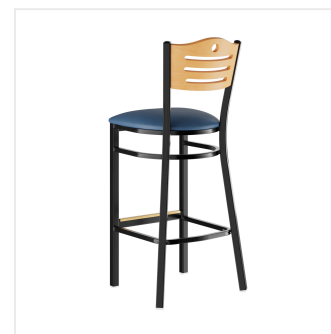

Lancaster Table & Seating Black Finish Side Bar Stool with Navy Vinyl Seat and Natural Wood Back - Detached Seat

#164BBSNVNVKD

Item #: 164BBSNVNVKD Qty: _____

Project: _____

Approval: _____ Date: _____

Features

- Contoured back and built-in footrest for exceptional comfort
- Soft 2 1/2" thick vinyl padded cushion
- Durable steel frame with stain- and smudge-resistant black powder coated finish
- Light weight construction allows staff and customers to maneuver easily
- Ships unassembled to save on shipping costs

Technical Data

Back Color	Beige
Capacity	330 lb.
Finish	Powder-Coated
Frame Color	Black
Frame Material	Metal Steel
Padded Seat	With Padded Seat
Seat Color	Blue
Seat Material	Vinyl
Seat Thickness	2 1/2 Inches
Seat Type	Solid
Style	Bistro
Type	Stools
Usage	Indoor

Plan View

Notes & Details

Seat your guests in comfort and style with this Lancaster Table & Seating black finish side bar stool with 2 1/2" navy vinyl padded seat and natural wood back. This bar stool's stylish back and padded seat combine with its modern steel frame to instill a unique look in any location. Plus, since this bar stool's back is contoured for a customer's back, it will provide comfort while maintaining a distinct appearance.