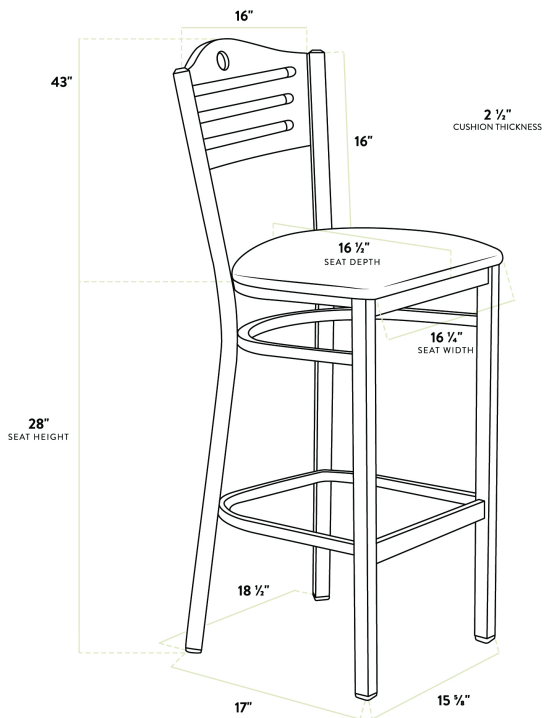

- Contoured back and built-in footrest for exceptional comfort
- Soft 2 1/2" thick vinyl padded cushion
- Durable steel frame with stain- and smudge-resistant black powder coated finish
- Light weight construction allows staff and customers to maneuver easily
- Ships unassembled to save on shipping costs

Technical Data

Width	18 1/2 Inches
Depth	17 Inches
Height	43 Inches
Seat Width	16 1/4 Inches
Seat Depth	16 1/2 Inches
Height Style	Bar Height
Seat Height	28 Inches
Arms	Without Arms
Assembly Options	Detached Seat
Back	With Back

Technical Data

Back Color	Beige
Capacity	330 lb.
Finish	Powder-Coated
Frame Color	Black
Frame Material	Metal Steel
Padded Seat	With Padded Seat
Seat Color	Blue
Seat Material	Vinyl
Seat Thickness	2 1/2 Inches
Seat Type	Solid
Style	Bistro
Type	Stools
Usage	Indoor

Plan View

Notes & Details

Seat your guests in comfort and style with this Lancaster Table & Seating black finish side bar stool with 2 1/2" navy vinyl padded seat and natural wood back. This bar stool's stylish back and padded seat combine with its modern steel frame to instill a unique look in any location. Plus, since this bar stool's back is contoured for a customer's back, it will provide comfort while maintaining a distinct appearance.