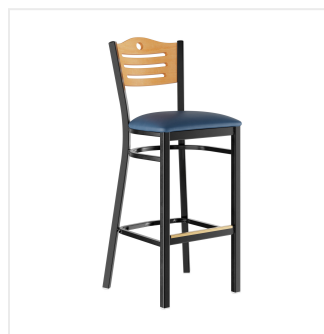

Lancaster Table & Seating Black Finish Side Bar Stool with Navy Vinyl Seat and Natural Wood Back - Detached Seat

#164BBSNVNVKD

Item #: 164BBSNVNVKD Qty: _____

Project: _____

Approval: _____ Date: _____

Features

- Contoured back and built-in footrest for exceptional comfort
- Soft 2 1/2" thick vinyl padded cushion
- Durable steel frame with stain- and smudge-resistant black powder coated finish
- Light weight construction allows staff and customers to maneuver easily
- Ships unassembled to save on shipping costs

Technical Data

Back Color	Beige
Capacity	330 lb.
Finish	Powder-Coated
Frame Color	Black
Frame Material	Metal Steel
Padded Seat	With Padded Seat
Seat Color	Blue
Seat Material	Vinyl
Seat Thickness	2 1/2 Inches
Seat Type	Solid
Style	Bistro
Type	Stools
Usage	Indoor

Plan View

Notes & Details

Seat your guests in comfort and style with this Lancaster Table & Seating black finish side bar stool with 2 1/2" navy vinyl padded seat and natural wood back. This bar stool's stylish back and padded seat combine with its modern steel frame to instill a unique look in any location. Plus, since this bar stool's back is contoured for a customer's back, it will provide comfort while maintaining a distinct appearance.