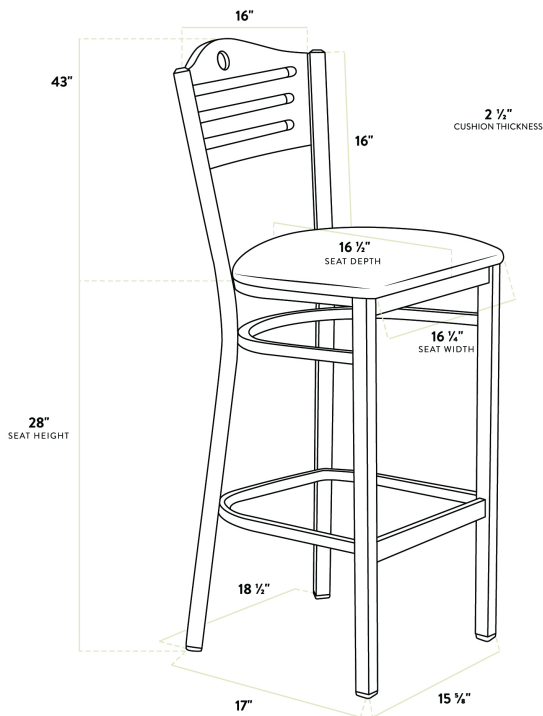

- Contoured back and built-in footrest for exceptional comfort
- Soft 2 1/2" thick vinyl padded cushion
- Durable steel frame with stain- and smudge-resistant black powder coated finish
- Light weight construction allows staff and customers to maneuver easily
- Ships assembled for immediate use

Certifications

Fully Assembled

Technical Data

Width	18 1/2 Inches
Depth	17 Inches
Height	43 Inches
Seat Width	16 1/4 Inches
Seat Depth	16 1/2 Inches
Height Style	Bar Height
Seat Height	28 Inches
Arms	Without Arms
Back	With Back
Back Color	Beige

Technical Data

Capacity	330 lb.
Color	Black
Finish	Natural Wood
Frame Material	Metal Steel
Padded Seat	With Padded Seat
Seat Color	Blue
Seat Material	Vinyl
Seat Thickness	2 1/2 Inches
Style	Bistro
Type	Bar Stools
Usage	Indoor

Plan View

Notes & Details

Seat your guests in comfort and style with this Lancaster Table & Seating black finish bistro bar stool with 2 1/2" navy vinyl padded seat and natural wood back. This bar stool's stylish back and padded seat combine with its modern steel frame to instill a unique look in any location. Plus, since this bar stool's back is contoured for a customer's back, it will provide comfort while maintaining a distinct appearance.