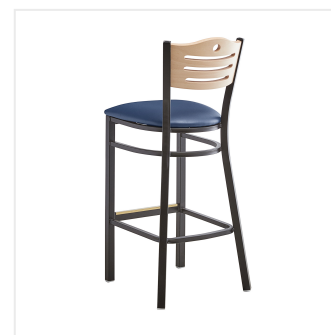

Lancaster Table & Seating Black Finish Bistro Bar Stool with Navy Vinyl Seat and Natural Wood Back - Assembled

#164BBSNVNVAS

Item #: 164BBSNVNVAS Qty: _____

Project: _____

Approval: _____ Date: _____

Features

- Contoured back and built-in footrest for exceptional comfort
- Soft 2 1/2" thick vinyl padded cushion
- Durable steel frame with stain- and smudge-resistant black powder coated finish
- Light weight construction allows staff and customers to maneuver easily
- Ships assembled for immediate use

Technical Data

Capacity	330 lb.
Color	Black
Finish	Natural Wood
Frame Material	Metal Steel
Padded Seat	With Padded Seat
Seat Color	Blue
Seat Material	Vinyl
Seat Thickness	2 1/2 Inches
Style	Bistro
Type	Bar Stools
Usage	Indoor

Plan View

Notes & Details

Seat your guests in comfort and style with this Lancaster Table & Seating black finish bistro bar stool with 2 1/2" navy vinyl padded seat and natural wood back. This bar stool's stylish back and padded seat combine with its modern steel frame to instill a unique look in any location. Plus, since this bar stool's back is contoured for a customer's back, it will provide comfort while maintaining a distinct appearance.