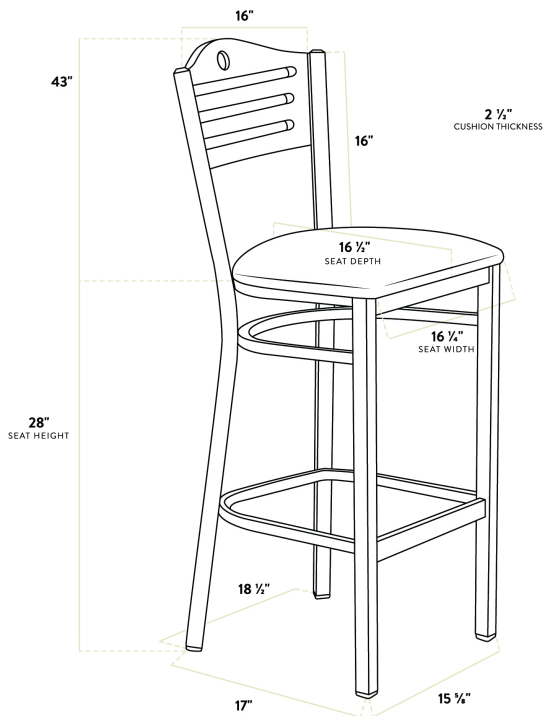

Features

- Contoured back and built-in footrest for exceptional comfort
- Soft 2 1/2" thick vinyl padded cushion
- Durable steel frame with stain- and smudge-resistant black powder coated finish
- Light weight construction allows staff and customers to maneuver easily
- Ships assembled for immediate use

Certifications

Fully Assembled

Technical Data

Width	18 1/2 Inches
Depth	17 Inches
Height	43 Inches
Seat Width	16 1/4 Inches
Seat Depth	16 1/2 Inches
Height Style	Bar Height
Seat Height	28 Inches
Arms	Without Arms
Back	With Back
Back Color	Beige

Technical Data

Capacity	330 lb.
Color	Black
Finish	Natural Wood
Frame Material	Metal Steel
Padded Seat	With Padded Seat
Seat Color	Brown
Seat Material	Vinyl
Seat Thickness	2 1/2 Inches
Style	Bistro
Type	Bar Stools
Usage	Indoor

Plan View

Notes & Details

Seat your guests in comfort and style with this Lancaster Table & Seating black finish bistro bar stool with 2 1/2" light brown vinyl padded seat and natural wood back. This bar stool's stylish back and padded seat combine with its modern steel frame to instill a unique look in any location. Plus, since this bar stool's back is contoured for a customer's back, it will provide comfort while maintaining a distinct appearance.