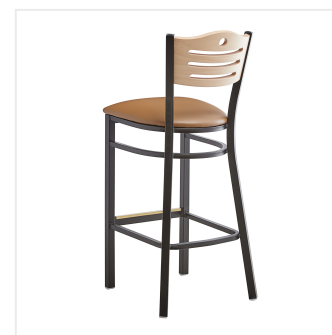

Lancaster Table & Seating Black Finish Bistro Bar Stool with Light Brown Vinyl Seat and Natural Wood Back - Assembled

#164BBSNVLBAS

Item #: 164BBSNVLBAS Qty: _____

Project: _____

Approval: _____ Date: _____

Features

- Contoured back and built-in footrest for exceptional comfort
- Soft 2 1/2" thick vinyl padded cushion
- Durable steel frame with stain- and smudge-resistant black powder coated finish
- Light weight construction allows staff and customers to maneuver easily
- Ships assembled for immediate use

Technical Data

Capacity	330 lb.
Color	Black
Finish	Natural Wood
Frame Material	Metal Steel
Padded Seat	With Padded Seat
Seat Color	Brown
Seat Material	Vinyl
Seat Thickness	2 1/2 Inches
Style	Bistro
Type	Bar Stools
Usage	Indoor

Plan View

Notes & Details

Seat your guests in comfort and style with this Lancaster Table & Seating black finish bistro bar stool with 2 1/2" light brown vinyl padded seat and natural wood back. This bar stool's stylish back and padded seat combine with its modern steel frame to instill a unique look in any location. Plus, since this bar stool's back is contoured for a customer's back, it will provide comfort while maintaining a distinct appearance.